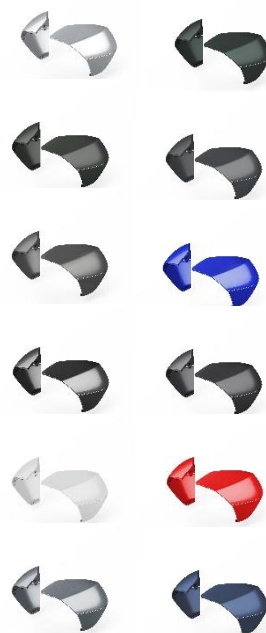

MOUNTING PLATE 39L 50L TC

37P-F84X0-00-00

39L TOP CASE BLACK TEXTURE

52S-F84A8-00-00

Quality top case for extra luggage/storage capacity on your Yamaha

- Exclusively designed for Yamaha Motor by ELM Design Europe
- Can hold a (full face) helmet or riding gear
- Available in Matt Black case with lid panel in a fixed number
- Whenever desired, you can swap the lid panel into a color of your choice
- Combine it with the optional 39L Top Case Inner Bag and 39L Top Case Lock

TOP CASE 34L

BBW-F840E-00-00

Standard top Case 34L (Base)

- Color plates required for finishing the top case
- Top case capacity 34L, can fit 2 half face helmets or a 1 full face helmet.
- Prepared for matching unit key lock system
- Optional back rest available
- Optional Inner bag available
- Optional smoke reflectors available

TOP CASE PLATE

BBW-F84W1-A0-10	TOP CASE PLATE - SMX
BBW-F84W1-A0-12	TOP CASE PLATE - MBM3
BBW-F84W1-A0-14	TOP CASE PLATE - MNM3
BBW-F84W1-A0-15	TOP CASE PLATE - MDNMD MDNM8
BBW-F84W1-A0-16	TOP CASE PLATE - PGD
BBW-F84W1-A0-17	TOP CASE PLATE - MDBNM4
BBW-F84W1-A0-18	TOP CASE PLATE - MDNM1
BBW-F84W1-A0-21	TOP CASE PLATE - DPMBC
BBW-F84W1-A0-22	TOP CASE PLATE - VRSK
BBW-F84W1-A0-23	TOP CASE PLATE - MDNMA
BBW-F84W1-A0-24	TOP CASE PLATE - BWM2
BBW-F84W1-A0-28	TOP CASE PLATE - NMU
BBW-F84W1-A0-11	TOP CASE PLATE - BWC1 BWCM
BBW-F84W1-00-01	TOP CASE PLATE - BLACK
BBW-F84W1-00-02	TOP CASE PLATE - WHITE