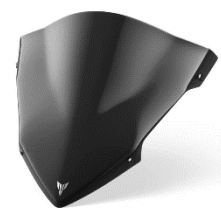

QUICK SHIFTER

B1X-181A0-00-00

Quick shifter

- Quick-shift system for quicker effortless shifting up
- Improved bike control by easier gear change
- Derived from YAMAHA racing technology
- Fully integrated development

MT-03 - LPH

B9T-F16E0-00-00

Stylish license plate holder to replace the original for your MT-03

- Supports the standard and optional LED flashers
- Adds extra style to your Yamaha
- Includes bracket for original reflector
- Includes LED license plate light
- Includes license plate light covers with the MT logo

MT-03 SPORTS SCREEN KIT

B9T-FSPSC-RK-T1

Medium height sport screen for comfortable wind protection on long-distance rides.

- Genuine Yamaha design
- Easy to install
- High quality materials and finishing
- Strong and durable

MT-03 REAR WHEEL STICKER

YME-FBRE3-00-00: Silver

YME-FBRE3-10-00: Black

RIM STICKER SET FOR 1 WHEEL (Rear)

- Reflective 3M rim sticker for horizontal wheel surface
- "Stealth" look on dark rims or contrast for light
- Stylish MT03 logo
- Style and safety in one!
- Durable finish