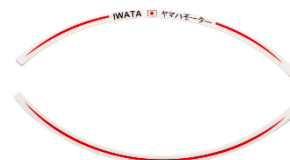

RIM STICKER 1 WHEEL

YME-RMSTK-00-01: White+Blk
YME-RMSTK-00-00: Black+Wht
YME-W0790-RS-YE: Yellow
YME-W0790-RS-WH: White+Red
YME-W0790-RS-RD: Red
YME-W0790-RS-IW: Iwata
YME-W0790-RS-BL: Blue

RIM STICKER SET FOR 1 17"WHEEL

- Personalize your bike with some color!
- One wheel per set