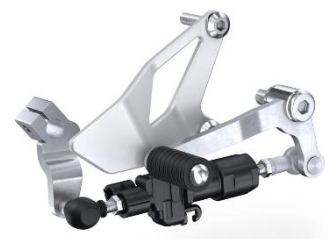

B04-FCHPR-00-00

MT-03 SPORTS SCREEN KIT

MT TANKPAD CAMO

QUICK SHIFTER

MT-03 - LPH

MT-03 - CHAIN GUARD

MT-03 (EU5) SLIP-ON C

90798-32907-00

Street legal (EU5) carbon slip-on

- Sophisticated design enhances the looks of your Yamaha
- Creates an exciting sound
- Features exclusive MT-03 logo sticker
- High quality, stainless steel with carbon outer shield
- Fully street legal (EU5)

QUICK SHIFTER

B1X-181A0-00-00

Quick shifter

- Quick-shift system for quicker effortless shifting up
- Improved bike control by easier gear change
- Derived from YAMAHA racing technology
- Fully integrated development

MT-03 - LPH

B9T-F16E0-00-00

Stylish license plate holder to replace the original for your MT-03

- Supports the standard and optional LED flashers
- Adds extra style to your Yamaha
- Includes bracket for original reflector
- Includes LED license plate light
- Includes license plate light covers with the MT logo