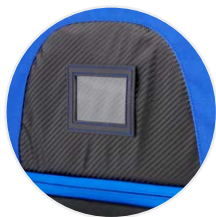

NEW

Yamaha Racing Trolley XL

Part No. T22-JG001-B4-00

The extra large 184 litre trolley kit bag is designed to carry your complete set of racing gear including helmet and boots. Its tough plastic base and durable polyester outer cover protects your belongings, and various lined internal compartments make it easy to organise your gear. Includes a retractable handle and 2 wheels for when you're on the move.

- 184 litre capacity
- 95 x 45 x 43 cm
- Durable polyester outer with lining and mesh zip-up compartments
- Tough plastic base
- Retractable handle and 2 wheels
- 4 buckles with webbing and extra handles