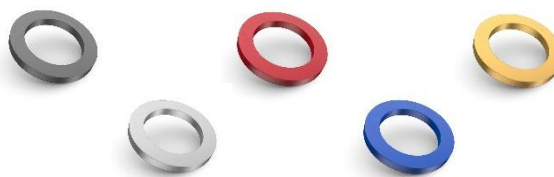

STYLE ACCENT RINGS

YME-FCRNG-00-00 - Grey

YME-FCRNG-00-01 - Silver

YME-FCRNG-00-02 - Red

YME-FCRNG-00-03 - Blue

YME-FCRNG-00-04 - Gold

Once fitted, cannot be taken out!!

R7 STAY SOFT SIDE BAGS

BEB-FSSBS-00-00

R7 dedicated brackets required to hold optional Yamaha soft side bags.

Easily mounting and removal of the tubes

Lightweight design

Can be easily mounted and the tubes are removable thanks to quick lock system