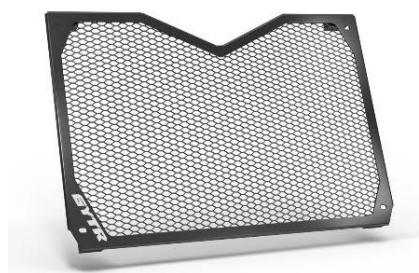

Exciting sound & design

Easy installation

Street legal

LICENSE PLATE HOLDER

BEB-FLPH0-00-00

Stylish license plate holder to replace the original

Includes LED license plate lighting with R7 logo

New sporty and light weight design

Brackets and cover for original blinkers included

Accepts accessory LED blinkers

Reflector bracket and plate support included

GBR CRANKCASE PROTECTOR SET

BEB-FGBEP-00-00

Revolutionary new tough, high impact composite material made from 60% Long Glass Fibered Nylon

Easy installation and perfect fit

Also available in single pieces

Engine protection in case of crash or bike drop

RADIATOR GUARD

BEB-FRADC-00-00

Aluminum radiator cover to protect the original radiator

Increased radiator protection against debris impact

High flow, race inspired stainless steel mesh

Sturdy, black anodised aluminium frame with R7 logo

Matches optional Tank mesh accessory

QSS (QUICKSHIFTER)

BEB-181A0-00-00

Quick shift system for quicker effortless shifting
Improved bike control by easier gear change
Derived from YAMAHA racing technology
Fully integrated development