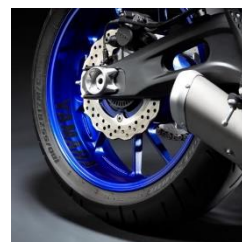

RIM STICKER SET FOR 1 WHEEL (REAR)

YAMAHA – BLACK

YME-FSGEN-00-01 CHF 29.-

YAMAHA – SILVER

YME-FSGEN-00-00 CHF 29.-

MT-09 – BLACK

YME-FBRE9-00-01 CHF 29.-

MT-09 – SILVER

YME-FBRE9-00-00 CHF 29.-

Reflective 3M rim sticker for horizontal wheel surface

"Stealth" look on dark rims or contrast for light

Stylish reflective logo in Black or silver!

Durable finish

Style and safety in one!