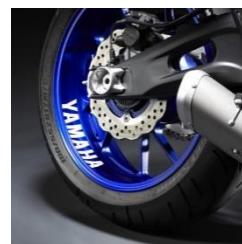

RIM STICKER SET FOR 1 WHEEL (REAR)

YAMAHA – BLACK

YME-FSGEN-00-01 CHF 29.-

YAMAHA – SILVER

YME-FSGEN-00-00 CHF 29.-

MT-09 – BLACK

YME-FBRE9-00-01 CHF 29.-

MT-09 – SILVER

YME-FBRE9-00-00 CHF 29.-

Reflective 3M rim sticker for horizontal wheel surface

"Stealth" look on dark rims or contrast for light

Stylish reflective logo in Black or silver!

Durable finish

Style and safety in one!