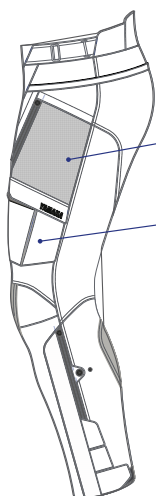

## Adventure Jacket Men

**Part No.** A20-BJ101-F0 **xx**

**SIZE:** 0S-0M-0L-1L-2L-3L

- CE Certified Garment
- Removable winter and waterproof lining
- Zipper fixation for pant
- Ventilation rectable back panel
- Back protector pocket inside jacket
- Protectors at elbows and shoulders
- Regular fit
- Removable winter collar

## Adventure Trousers Men

**Part No.** A20-BP101-F0 **XX**

**SIZE:** 0S-0M-0L-1L-2L-3L

- CE Certified Garment
- Removable winter and waterproof lining
- Fixed mesh lining
- Zipper fixation for jacket
- Stretch waistbelt
- Ventilation rubber mesh pocket
- Pre-curved knees for comfort
- Leg adjustments for different leg lengths
- Expandable cargo pocket for flexible use
- Side ventilation for extending air
- Adjustable protectors hips and knees
- Regular fit