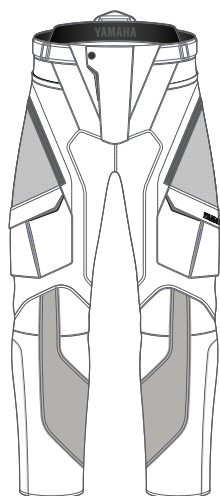

Large vent panels

Cargo pockets