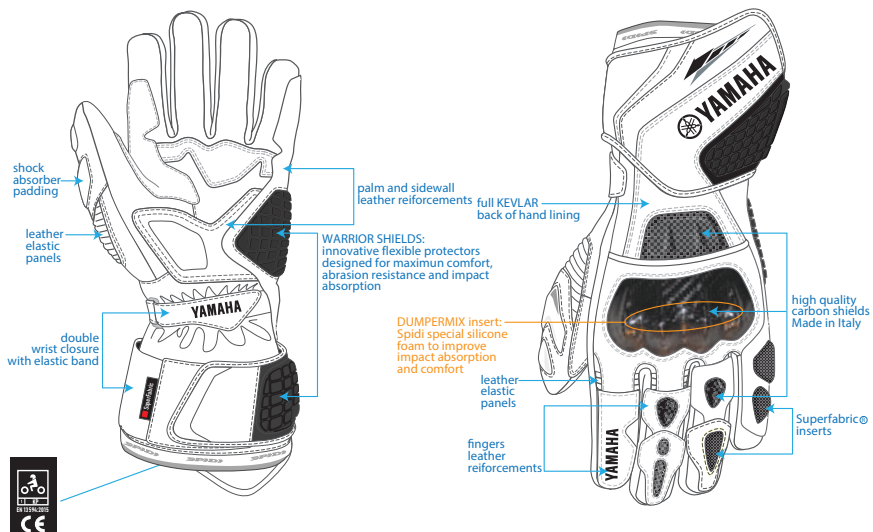

MATERIALS:

JAPANESE COW HIDE

DIGITAL PU

SUPERFABRIC

CARBON FIBER

SCHOELLER KEPROTEC

WARRIOR TECH