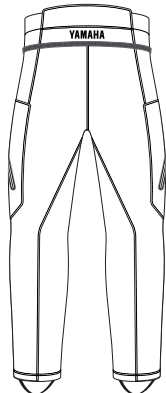

Sport Touring Pants Men

Part No. A20-BP102-B0 **XX**

SIZE: 0S-0M-0L-1L-2L-3L

- CE Certified Garment
- 100% nylon thin taslan with softshell, 2-in-1
- Fixed waterproof lining
- Removable thermal lining
- 2 Welded outside pockets
- Zipper to fix jacket
- Knee protectors and optional hip protectors