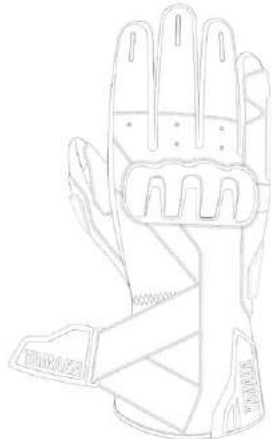

Adventure Gloves Men

Part No. A18-BG101-B0 **xx**

SIZE: 0S-0M-0L-1L-2L-3L

- CE Certified garment
- Waterproof summer gloves
- Long cuff
- Palm in leather, upper hand mixed fabric, knuckle on backhand and fingers, palm reinforcement
- Touch screen sensitive leather