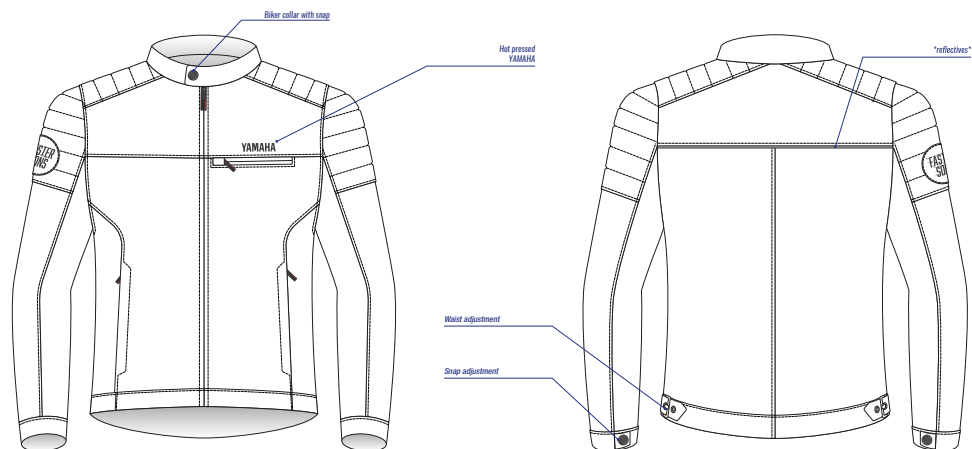

## Sport Touring Pants Men

**Part No.** A20-BP102-B0 **XX**

**SIZE:** 0S-0M-0L-1L-2L-3L

- CE Certified Garment
- 100% nylon thin taslan with softshell, 2-in-1
- Fixed waterproof lining
- Removable thermal lining
- 2 Welded outside pockets
- Zipper to fix jacket
- Knee protectors and optional hip protectors

## Faster Sons Leather Jacket Men

**Part No.** A20-BJ103-B0 **XX**

**SIZE:** 0S-0M-0L-1L-2L-3L

- CE Certified Garment
- Jacket with removable warm lining
- Elbow shoulder protectors CE level 2
- Back protector pocket
- Waist and cuff adjusters
- 3 external pockets
- 4 internal pockets, 1 waterproof pocket
- Connecting with trousers with buckle
- 100% cow leather