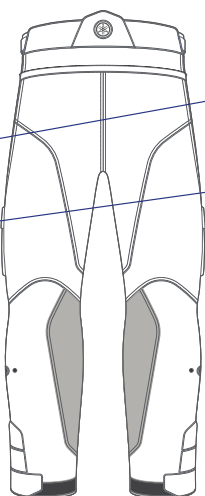

## Adventure Jacket Men

**Part No.** A20-BJ101-F0 **xx**

**SIZE:** 0S-0M-0L-1L-2L-3L

- CE Certified Garment
- Removable winter and waterproof lining
- Zipper fixation for pant
- Ventilation rectable back panel
- Back protector pocket inside jacket
- Protectors at elbows and shoulders
- Regular fit
- Removable winter collar

## Adventure Trousers Men

**Part No.** A20-BP101-F0 **XX**

**SIZE:** 0S-0M-0L-1L-2L-3L

- CE Certified Garment
- Removable winter and waterproof lining
- Fixed mesh lining
- Zipper fixation for jacket
- Stretch waistbelt
- Ventilation rubber mesh pocket
- Pre-curved knees for comfort
- Leg adjustments for different leg lengths
- Expandable cargo pocket for flexible use
- Side ventilation for extending air
- Adjustable protectors hips and knees
- Regular fit