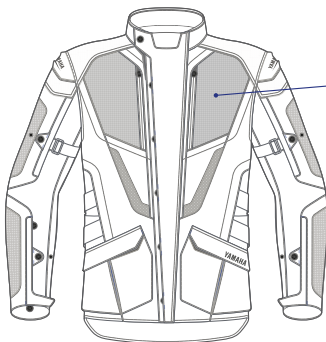

## Adventure Jacket Men

**Part No.** A20-BJ101-F0 **xx**

**SIZE:** 0S-0M-0L-1L-2L-3L

- CE Certified Garment
- Removable winter and waterproof lining
- Zipper fixation for pant
- Ventilation rectable back panel
- Back protector pocket inside jacket
- Protectors at elbows and shoulders
- Regular fit
- Removable winter collar