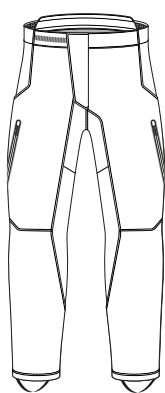

Sport Touring Pants Men

Part No. A20-BP102-B0 **XX**

SIZE: 0S-0M-0L-1L-2L-3L

- CE Certified Garment
- 100% nylon thin taslan with softshell, 2-in-1
- Fixed waterproof lining
- Removable thermal lining
- 2 Welded outside pockets
- Zipper to fix jacket
- Knee protectors and optional hip protectors