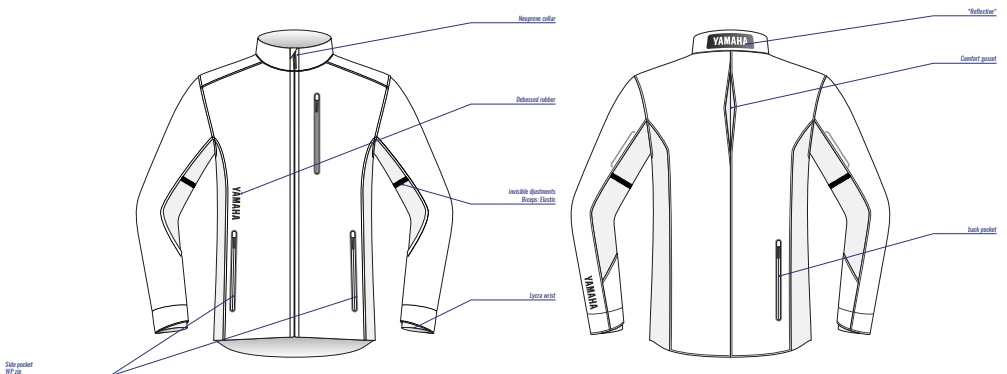

Side pocket
HP 20