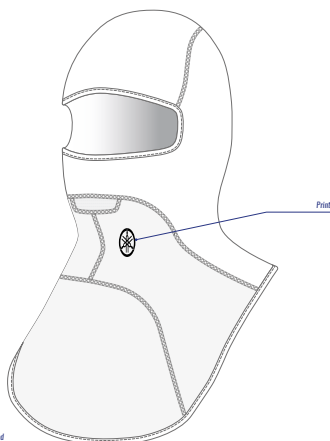

## Mid Season Gloves Women

**Part No.** A20-BG205-B0 **xx**

**SIZE:** 1S-0S-0M-0L-1L

- Textile with leather
- CE certified EN 13594: 2015
- Short cuff, adjustable strap
- Waterproof
- No insulation
- Exclusive knuckle protector
- Palm reinforced in leather
- Sensitive touch fabric

## Thermal Hood

**Part No.** A20-LH105-B0 **XX**

**SIZE:** SM-LX

- Double layer neck polyester
- Light weight fabric
- Single layer for hood
- Soft fleece feeling
- Double layer for wind protection and to keep you warm
- Stretchable fabric in 2 sizes
- Size: SM = 0S/0M, LX = 0L/1L