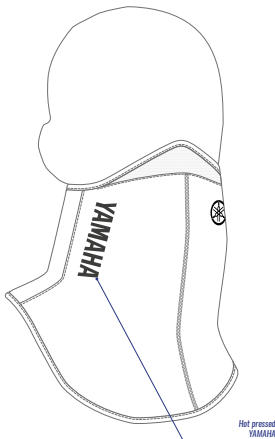

## Thermal Hood

**Part No.** A20-LH105-B0 **XX**

**SIZE:** SM-LX

- Double layer neck polyester
- Light weight fabric
- Single layer for hood
- Soft fleece feeling
- Double layer for wind protection and to keep you warm
- Stretchable fabric in 2 sizes
- Size: SM = 0S/0M, LX = 0L/1L

## Thermal Tube

**Part No.** A20-LN106-B0 **xx**

**SIZE:** SM-LX

- Double layer polyester
- Light weight, soft fleece
- Wind protected
- Protecting neck and mouth
- Stretchable fabric in 2 sizes
- Size: SM = 0S/0M, LX = 0L/1L