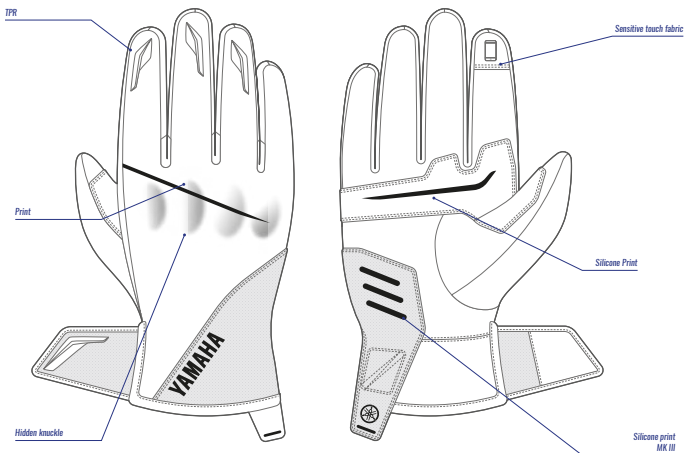

## Winter Short Cuff Gloves Women

**Part No.** A20-BG202-B0 **xx**

**SIZE:** 1S-0S-0M-0L-1L

- CE certified EN 13594: 2015
- Textile softshell with leather
- Long cuff, adjustable strap with velcro
- Waterproof
- Insulated
- Hidden knuckle
- Sensitive touch fabric
- Primaloft

### Winter Short Cuff Gloves Men

**Part No.** A20-BG103-B0 **XX**

**SIZE:** 0S-0M-0L-1L-2L-3L

- CE certified EN 13594: 2015
- Textile softshell with leather
- Long cuff, adjustable strap with velcro
- Waterproof
- Insulated
- Hidden knuckle
- Sensitive touch fabric
- Primaloft

## Summer Gloves Men

**Part No.** A20-BG101-B0 **xx**

**SIZE:** 0S-0M-0L-1L-2L-3L

- CE certified EN 13594: 2015
- Textile gloves
- Short cuff, adjustable strap
- No waterproof
- No insulation
- Hidden knuckle
- Silicon printed details
- Sensitive touch fabric