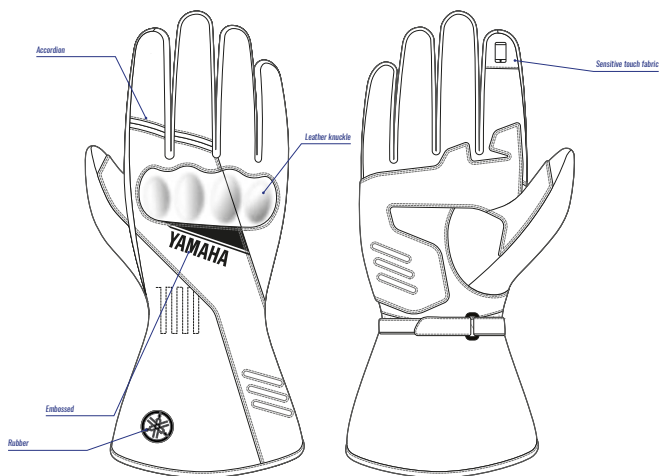

## Adventure Gloves Men

**Part No.** A18-BG101-B0 **xx**

**SIZE:** 0S-0M-0L-1L-2L-3L

- CE Certified garment
- Waterproof summer gloves
- Long cuff
- Palm in leather, upper hand mixed fabric, knuckle on backhand and fingers, palm reinforcement
- Touch screen sensitive leather

## Winter Long Cuff Gloves Men

**Part No.** A20-BG102-B0 **XX**

**SIZE:** 0S-0M-0L-1L-2L-3L

- CE certified EN 13594: 2015
- Textile with leather
- Long cuff
- Waterproof
- Insulated
- Embossed leather knuckle protector
- Sensitive touch fabric
- Inside window