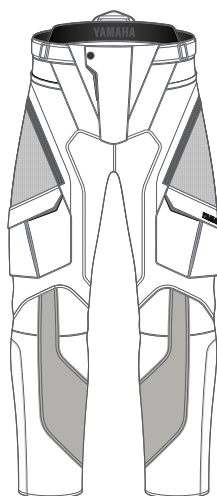

Large vent panels

Cargo pockets