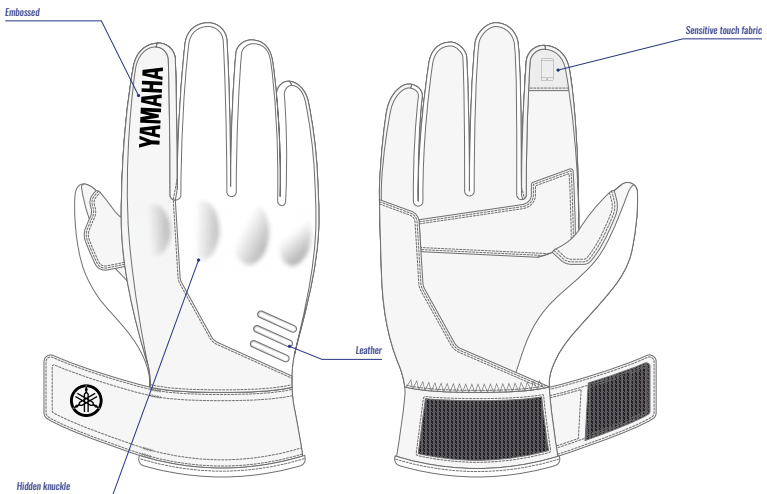

Winter Short Cuff Gloves Women

Part No. A20-BG202-B0 **xx**

SIZE: 1S-0S-0M-0L-1L

- CE certified EN 13594: 2015
- Textile softshell with leather
- Long cuff, adjustable strap with velcro
- Waterproof
- Insulated
- Hidden knuckle
- Sensitive touch fabric
- Primaloft