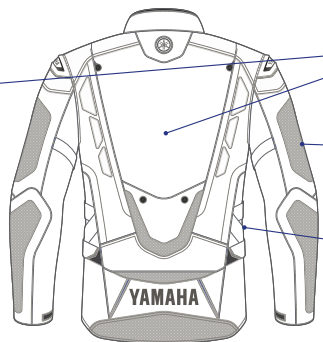

## Adventure Jacket Men

**Part No.** A20-BJ101-F0 **xx**

**SIZE:** 0S-0M-0L-1L-2L-3L

- CE Certified Garment
- Removable winter and waterproof lining
- Zipper fixation for pant
- Ventilation rectable back panel
- Back protector pocket inside jacket
- Protectors at elbows and shoulders
- Regular fit
- Removable winter collar