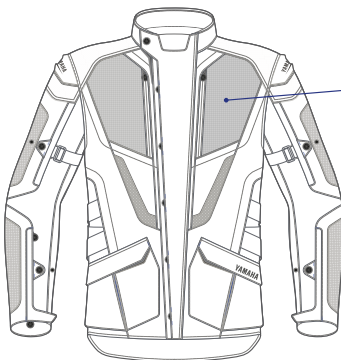

### Adventure Jacket Men

**Part No.** A20-BJ101-B0 **xx**

**SIZE:** 0S-0M-0L-1L-2L-3L

- CE Certified Garment
- Removable winter and waterproof lining
- Zipper fixation for pant
- Ventilation rectable back panel
- Back protector pocket inside jacket
- Protectors at elbows and shoulders
- Regular fit
- Removable winter collar