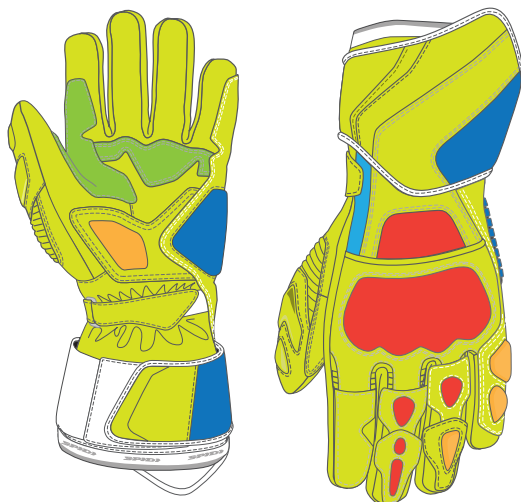

MATERIALS:

JAPANESE COW HIDE

DIGITAL PU

SUPERFABRIC

CARBON FIBER

SCHOELLER KEPROTEC

WARRIOR TECH