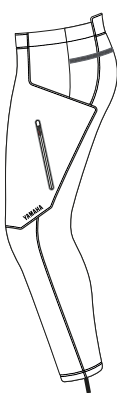

## Sport Touring Jacket Men

**Part No.** A20-BJ102-B0 **XX**

**SIZE:** 0S-0M-0L-1L-2L-3L

- CE Certified Garment
- 100% nylon thin taslan with softshell, 2-in-1
- Fixed waterproof lining
- Removable thermal lining
- Backpocket to store gloves
- Thumbhole for fixing the sleeves
- Zip connection
- Protectors shoulders, elbows
- Pocket for optional back protector

Side pocket  
HP 20

## Sport Touring Pants Men

**Part No.** A20-BP102-B0 **XX**

**SIZE:** 0S-0M-0L-1L-2L-3L

- CE Certified Garment
- 100% nylon thin taslan with softshell, 2-in-1
- Fixed waterproof lining
- Removable thermal lining
- 2 Welded outside pockets
- Zipper to fix jacket
- Knee protectors and optional hip protectors