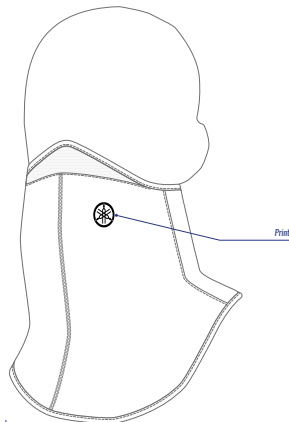

## Thermal Hood

**Part No.** A20-LH105-B0 **XX**

**SIZE:** SM-LX

- Double layer neck polyester
- Light weight fabric
- Single layer for hood
- Soft fleece feeling
- Double layer for wind protection and to keep you warm
- Stretchable fabric in 2 sizes
- Size: SM = 0S/0M, LX = 0L/1L

## Thermal Tube

**Part No.** A20-LN106-B0 **xx**

**SIZE:** SM-LX

- Double layer polyester
- Light weight, soft fleece
- Wind protected
- Protecting neck and mouth
- Stretchable fabric in 2 sizes
- Size: SM = 0S/0M, LX = 0L/1L