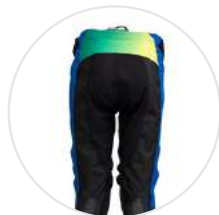

NEW

Off-Road Riding Pants Adult

Part No. A21-RP107-B4 XX

SIZE: 28-30-32-34-36-38

- Stretch fabric inserts for comfort
- Adjustable belt on side
- Cordura parts at back and knees
- Technical mesh for ventilation
- High end polyester with sublimation print
- Half-lined inside pant
- Matching riding jersey available