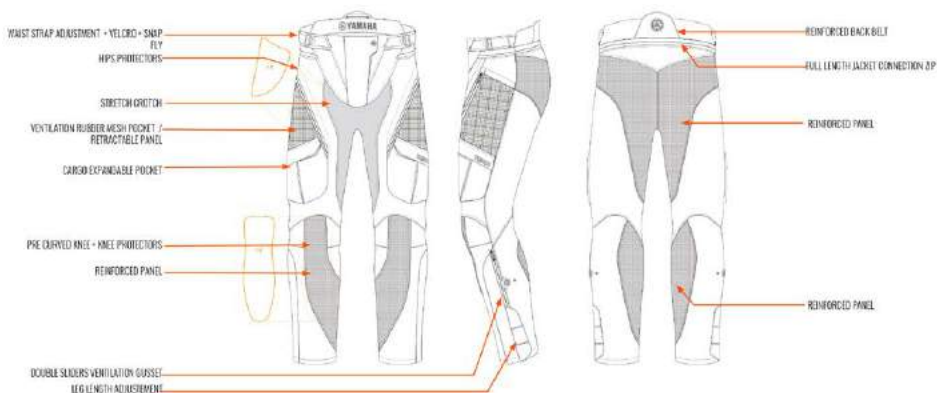

Adventure Trousers Women

Part No. A18-BP201-B0 **XX**

SIZE: 1S-0S-0M-0L-1L

- CE Certified Garment
- Knees and hips CE protectors
- Polyester 600D Fabric – Hard Mesh – Reinforced Fabric Panels
- 3-in-1 Waterproof and breathable lining, winter removable lining
- Fixed mesh lining matching jacket, fixed with zipper