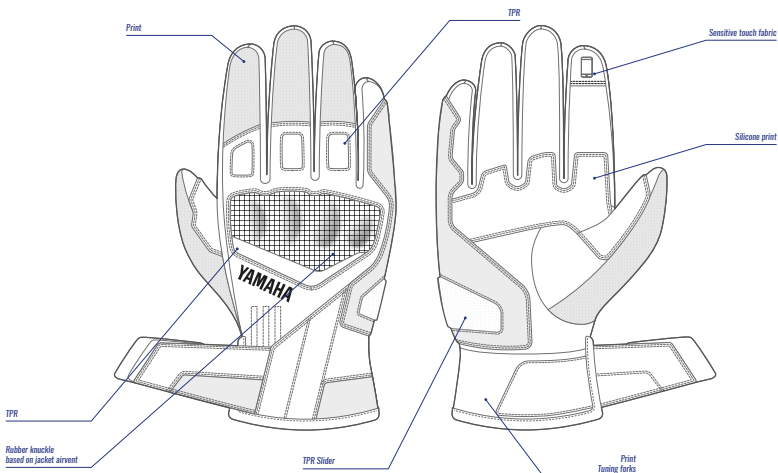

## Summer Gloves Men

**Part No.** A20-BG101-B0 **xx**

**SIZE:** 0S-0M-0L-1L-2L-3L

- CE certified EN 13594: 2015
- Textile gloves
- Short cuff, adjustable strap
- No waterproof
- No insulation
- Hidden knuckle
- Silicon printed details
- Sensitive touch fabric

## Summer Gloves Women

**Part No.** A20-BG201-B0 **XX**

**SIZE:** 1S-0S-0M-0L-1L

- CE certified EN 13594: 2015
- Textile gloves
- Short cuff, adjustable strap
- No waterproof
- No insulation
- Hidden knuckle
- Silicon printed details
- Sensitive touch fabric

## Summer Gloves Men

**Part No.** A20-BG112-B0 **xx**

**SIZE:** 0S-0M-0L-1L-2L-3L

- CE certified EN 13594: 2015
- Textile with leather
- Short cuff, adjustable strap
- No waterproof
- No insulation
- Rubber knuckle based on jacket airvent
- Silicon printed and TPR details
- Sensitive touch fabric