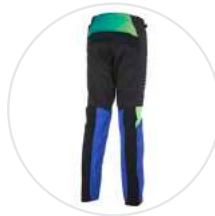

MX Pants Kids

Part No. A19-RP408-E1 **xx**

SIZE: 10-12

- MX Kids pant, printed version of MX Adult pant with adjustable side buckles
- 100% strong polyester
- Spandex ribbing for more comfort
- Adjustable buckles
- Printed graphics
- Knee ribbing