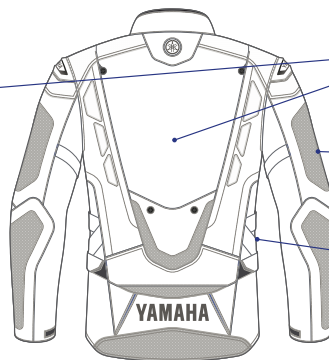

### Adventure Jacket Men

**Part No.** A20-BJ101-B0 **xx**

**SIZE:** 0S-0M-0L-1L-2L-3L

- CE Certified Garment
- Removable winter and waterproof lining
- Zipper fixation for pant
- Ventilation rectable back panel
- Back protector pocket inside jacket
- Protectors at elbows and shoulders
- Regular fit
- Removable winter collar