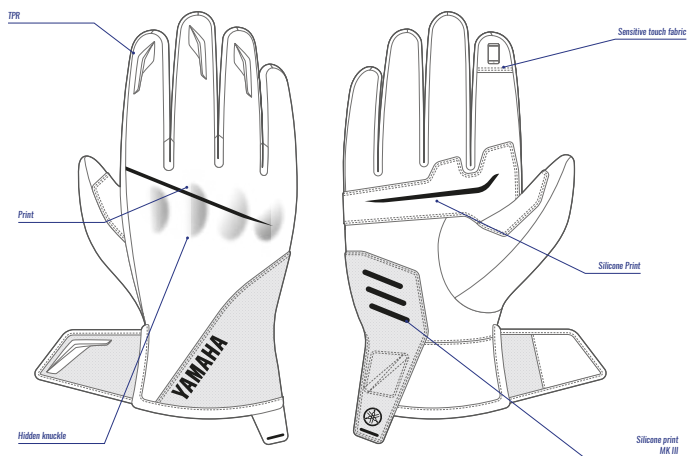

## Summer Gloves Men

**Part No.** A20-BG101-B0 **xx**

**SIZE:** 0S-0M-0L-1L-2L-3L

- CE certified EN 13594: 2015
- Textile gloves
- Short cuff, adjustable strap
- No waterproof
- No insulation
- Hidden knuckle
- Silicon printed details
- Sensitive touch fabric

## Summer Gloves Women

**Part No.** A20-BG201-B0 **XX**

**SIZE:** 1S-0S-0M-0L-1L

- CE certified EN 13594: 2015
- Textile gloves
- Short cuff, adjustable strap
- No waterproof
- No insulation
- Hidden knuckle
- Silicon printed details
- Sensitive touch fabric