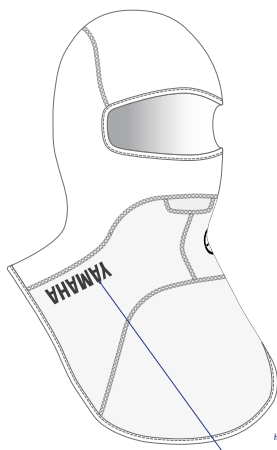

## Mid Season Gloves Women

**Part No.** A20-BG205-B0 **xx**

**SIZE:** 1S-0S-0M-0L-1L

- Textile with leather
- CE certified EN 13594: 2015
- Short cuff, adjustable strap
- Waterproof
- No insulation
- Exclusive knuckle protector
- Palm reinforced in leather
- Sensitive touch fabric

## Thermal Hood

**Part No.** A20-LH105-B0 **XX**

**SIZE:** SM-LX

- Double layer neck polyester
- Light weight fabric
- Single layer for hood
- Soft fleece feeling
- Double layer for wind protection and to keep you warm
- Stretchable fabric in 2 sizes
- Size: SM = 0S/0M, LX = 0L/1L