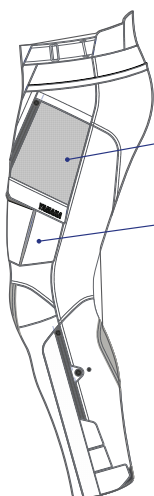

### Adventure Jacket Men

**Part No.** A20-BJ101-B0 **xx**

**SIZE:** 0S-0M-0L-1L-2L-3L

- CE Certified Garment
- Removable winter and waterproof lining
- Zipper fixation for pant
- Ventilation rectable back panel
- Back protector pocket inside jacket
- Protectors at elbows and shoulders
- Regular fit
- Removable winter collar

## Adventure Trousers Men

**Part No.** A20-BP101-B0 **XX**

**SIZE:** 0S-0M-0L-1L-2L-3L

- CE Certified Garment
- Removable winter and waterproof lining
- Fixed mesh lining
- Zipper fixation for jacket
- Stretch waistbelt
- Ventilation rubber mesh pocket
- Pre-curved knees for comfort
- Leg adjustments for different leg lengths
- Expandable cargo pocket for flexible use
- Side ventilation for extending air
- Adjustable protectors hips and knees
- Regular fit