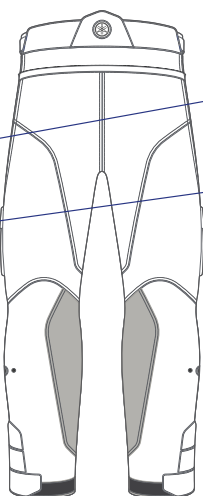

### Adventure Jacket Men

**Part No.** A20-BJ101-B0 **xx**

**SIZE:** 0S-0M-0L-1L-2L-3L

- CE Certified Garment
- Removable winter and waterproof lining
- Zipper fixation for pant
- Ventilation rectable back panel
- Back protector pocket inside jacket
- Protectors at elbows and shoulders
- Regular fit
- Removable winter collar

## Adventure Trousers Men

**Part No.** A20-BP101-B0 **XX**

**SIZE:** 0S-0M-0L-1L-2L-3L

- CE Certified Garment
- Removable winter and waterproof lining
- Fixed mesh lining
- Zipper fixation for jacket
- Stretch waistbelt
- Ventilation rubber mesh pocket
- Pre-curved knees for comfort
- Leg adjustments for different leg lengths
- Expandable cargo pocket for flexible use
- Side ventilation for extending air
- Adjustable protectors hips and knees
- Regular fit