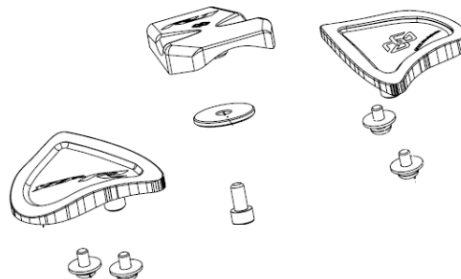

Price: CHF 149.-

RACING COVER LPH+RVM R1 MY20

2CR-FRCVK-20-00

Price: CHF 179.-

RACING COVER KIT P.FOOT R1 (Not shown)

2CR-FRCVK-10-00

Price: CHF 99.-

TANKPAD MY20 R1

2CR-FTPAD-10-00

Carbon-look tank pad

Price: CHF 65.-

REMOTE CONTROL KIT-F.BR.LEVER

2CR-FRMCT-10-00

Price: CHF 199.-

BRAKE LEVER R1 MY20 TITANIUM

2CR-FFBRL-20-01