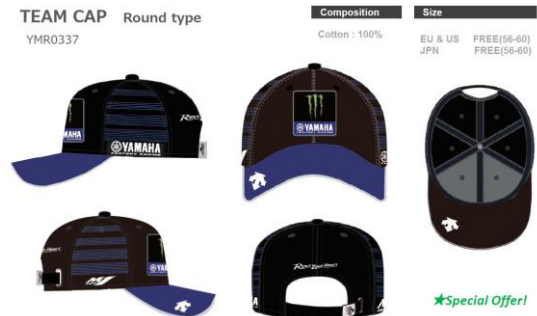

20 AUTHENTIC CAP

- 100% cotton cap,
- Metal clip for adjusting the back strap
- Curved peak
- Ventilation holes
- Inserted sweat band
- Sandwich piping in contrast color
- Embroidered stripes
- N20-GP100-E0-00 CHF 39.-