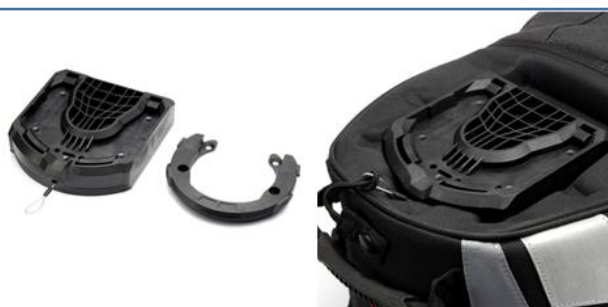

TANK BAG RING-CITY, SPORT, TOUR

YME-FTBAG-RG-00

Price: CHF 33.-