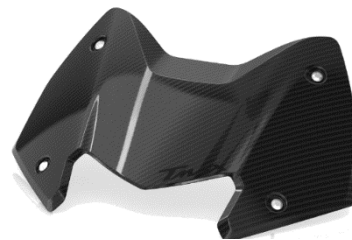

## LPH TMAX560

B3T-F16E0-00-00

Stylish license plate holder to replace the original

Price: CHF 189.-

## CARBON VISOR

B3T-F83J0-00-00

This carbon visor will give your

TMAX the ultimate sporty look!

The visor can only be mounted if the position

of the screen is at the bottom

Price: CHF 619.-

## APRON TMAX

B3T-F47L0-00-00

Full water-resistant apron, using welding technology, to keep you completely warm and dry on winter rainy and cold conditions.

Price: CHF 199.-