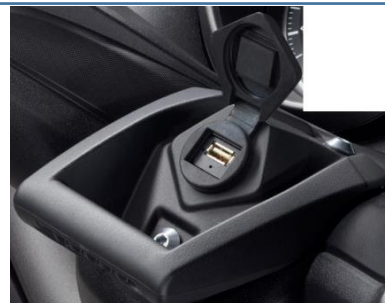

## SMARTPHONE UNIVERSAL STAY

BV1-F83P0-00-00

Universal Smartphone/GPS holder  
fully integrated into unit handlebar layout

Price: CHF 145.-