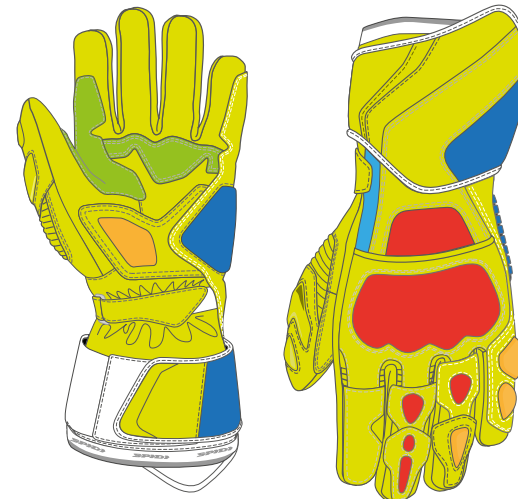

Men's Racing Gloves

Part No. A20-BG121-B4 **XX**

SIZE: 0S-0M-0L-1L-2L-3L

- Leather with carbon
- PPE EN 13594:2015
- Long cuff, gloves sleeves, double fastening
- Tear, cut, intrusion tpo resistant super fabric
- Warrior shields on external hand slides
- Keramide reinforced back
- Side hand palm padding
- Carbon parts

MATERIALS:

JAPANESE COW HIDE

DIGITAL PU

SUPERFABRIC

CARBON FIBER

SCHOELLER KEPROTEC

WARRIOR TECH