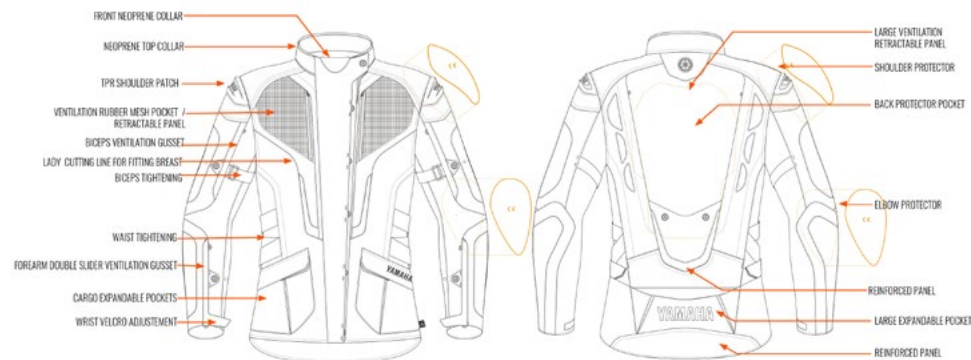

Adventure Men's Jacket

Part No. A20-BJ101-B0 **XX**
SIZE: 0S-0M-0L-1L-2L-3L

- CE Certified Garment
- Removable winter and waterproof lining
- Zipper fixation for pant
- Ventilation rectable back panel
- Back protector pocket inside jacket
- Protectors at elbows and shoulders
- Regular fit
- Removable winter collar

Adventure Men's Pants

Part No. A20-BP101-B0 **XX**
SIZE: 0S-0M-0L-1L-2L-3L

- CE Certified Garment
- Removable winter and waterproof lining
- Fixed mesh lining
- Zipper fixation for jacket
- Stretch waistbelt
- Ventilation rubber mesh pocket
- Pre-curved knees for comfort
- Leg adjustments for different leg lengths
- Expandable cargo pocket for flexible use
- Side ventilation for extending air
- Adjustable protectors hips
- Protectors knees
- Regular fit

Adventure Women's Jacket

Part No. A18-BJ201-B0 **XX**
SIZE: 1S-0S-0M-0L-1L

- CE Certified Garment
- Shoulders and elbows CE protectors
- Back Protector: optional
- Polyester 600D Fabric – Hard Mesh – Reinforced Fabric Panels
- 3-in-1 Waterproof and breathable lining, winter removable lining
- 4 outside pockets, 1 big pocket on back bottom, 4 inside pockets, 1 waterproof wallet pocket