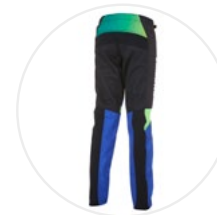

MX Kids Jersey

Part No. A19-RT413-E1 **XX**

SIZE: 10-12-14-16-18

- 100% polyester
- Mesh for ventilation
- Hemmed edging
- Lycra cuffs
- Lycra joke at collar
- Neck protection can be used

MX Kids Junior Pants

Part No. A19-RP407-E1 **XX**

SIZE: 14-16-18

- MX pant for junior, matching the Adult range
- Strong nylon polyester panels with sublimation print
- Ventilated mesh 1/2 lining inside
- Cordura 1000D at back
- Kevlar inner knees
- High quality of spandex for more comfort