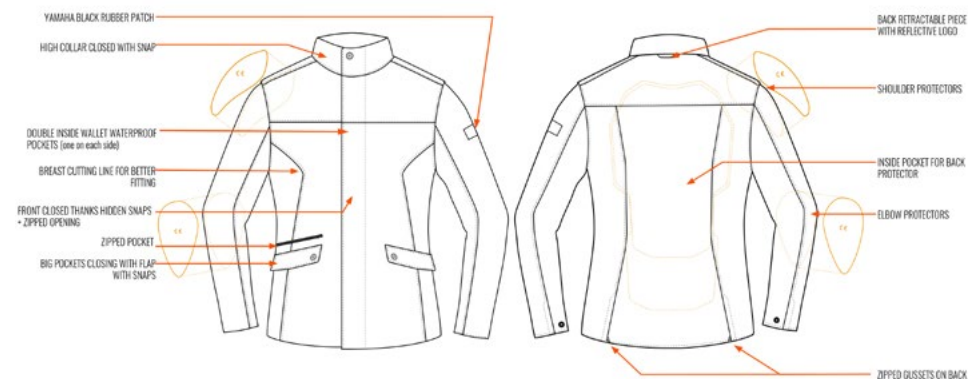

Urban Riding Women's Jacket Long

Part No. A18-VJ201-B0 **XX**
SIZE: 1S-0S-0M-0L-1L

- CE Certified Garment
- Shoulders and elbows CE protectors
- Back Protector: optional
- Poyamide soft Taslan 500D
- 4 outside pockets, 2 waterproof wallet pockets
- Waterproof and breathable lining, removable winter lining 160g