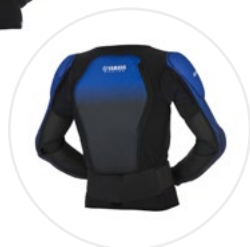

MX Body Armour Adults

Part No. A19-PR310-B4 **XX**

SIZE: 0S-0M-0L-1L-2L

- Soft integral safety jacket, made in soft and extensible fabric
- Vented, mesh extensible fabric with chest, shoulder, elbow protectors
- All protectors are removable
- Adjustable belt with double velcro closure
- Mesh extensible fabric can be machine washed

MX Body Armour Kids

Part No. A19-PR410-B4 **XX**

SIZE: 10-12-14

- Soft integral safety jacket, made in soft and extensible fabric
- Vented, mesh extensible fabric with chest, shoulder, elbow protectors
- All protectors are removable
- Adjustable belt with double velcro closure
- Mesh extensible fabric can be machine washed