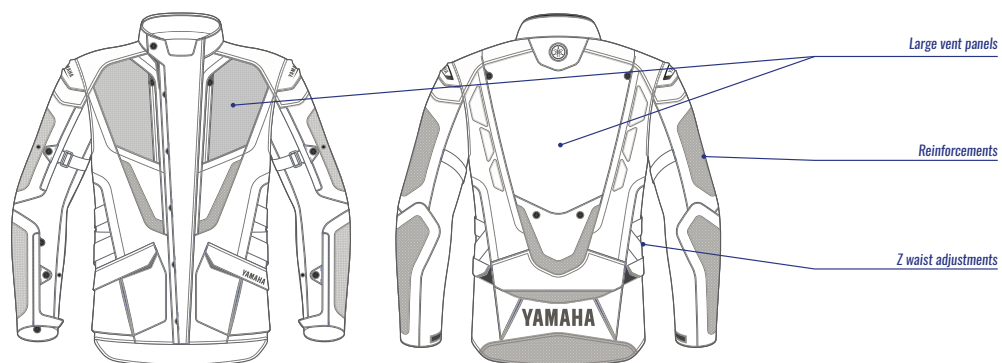

Part No. A20-BJ101-F0 **XX**
SIZE: 0S-0M-0L-1L-2L-3L

- CE Certified Garment
- Removable winter and waterproof lining
- Zipper fixation for pant
- Ventilation rectable back panel
- Back protector pocket inside jacket
- Protectors at elbows and shoulders
- Regular fit
- Removable winter collar