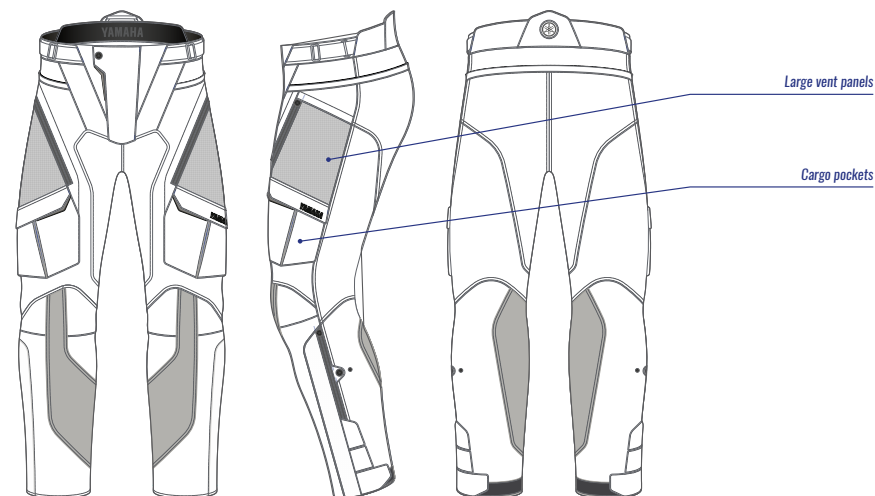

Adventure Men's Pants

Part No. A20-BP101-B0 **XX**
SIZE: 0S-0M-0L-1L-2L-3L

- CE Certified Garment
- Removable winter and waterproof lining
- Fixed mesh lining
- Zipper fixation for jacket
- Stretch waistbelt
- Ventilation rubber mesh pocket
- Pre-curved knees for comfort
- Leg adjustments for different leg lengths
- Expandable cargo pocket for flexible use
- Side ventilation for extending air
- Adjustable protectors hips
- Protectors knees
- Regular fit