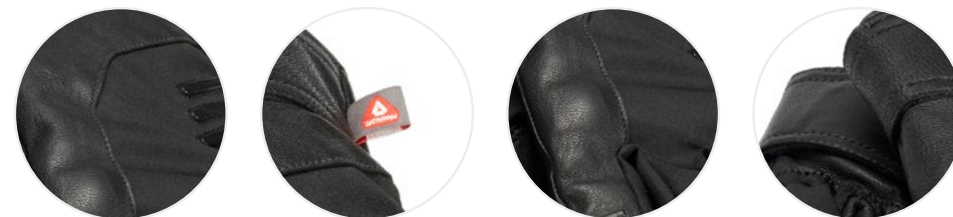

Men's Gloves Winter Short Cuff

Part No. A20-BG103-B0 **xx**
SIZE: 0S-0M-0L-1L-2L-3L

- Textile softshell with leather
- CE certified EN 13594: 2015
- Long cuff, adjustable strap with velcro
- Waterproof
- Insulated
- Hidden knuckle
- Sensitive touch fabric
- Primaloft