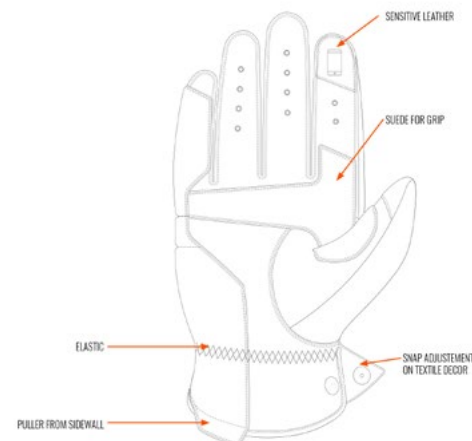

Urban Men's Leather Gloves Summer

Part No. A18-VG101-B0 **XX**

SIZE: 0S-0M-0L-1L-2L-3L

- CE Certified garment
- Leather gloves
- Invisible knuckle, reinforced side
- Sensitive leather touch screen