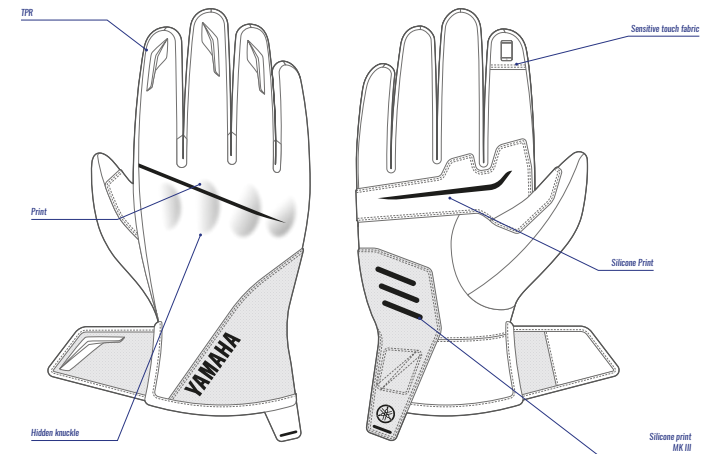

Women's Gloves Summer

Part No. A20-BG201-B0 **xx**

SIZE: 1S-0S-0M-0L-1L

- Textile gloves
- CE certified EN 13594: 2015
- Short cuff, adjustable strap
- No waterproof
- No insulation
- Hidden knuckle
- Silicon printed details
- Sensitive touch fabric