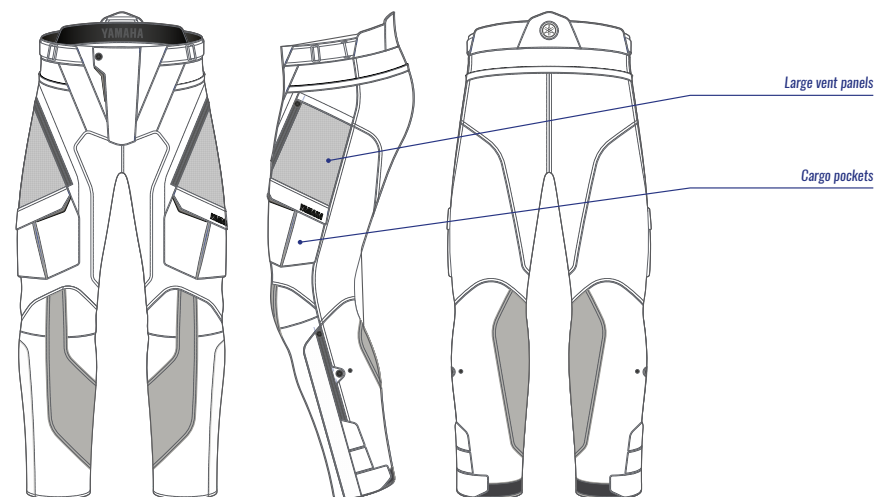

Adventure Men's Pants

Part No. A20-BP101-F0 **XX**
SIZE: 0S-0M-0L-1L-2L-3L

- CE Certified Garment
- Removable winter and waterproof lining
- Fixed mesh lining
- Zipper fixation for jacket
- Stretch waistbelt
- Ventilation rubber mesh pocket
- Pre-curved knees for comfort
- Leg adjustments for different leg lengths
- Expandable cargo pocket for flexible use
- Side ventilation for extending air
- Adjustable protectors hips
- Protectors knees
- Regular fit