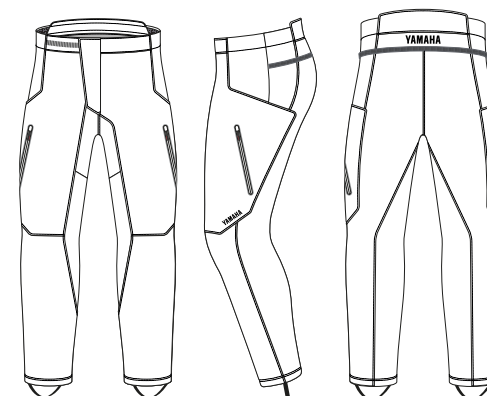

Sport Touring Men's Jacket

Part No. A20-BJ102-B0 **XX**
SIZE: 0S-0M-0L-1L-2L-3L

- CE Certified Garment
- 100% nylon thin taslan with softshell, 2-in-1
- Fixed waterproof lining
- Removable thermal lining
- Backpack to store your gloves
- Thumbhole for fixing the sleeves
- Zipp connection
- Protectors shoulders, elbows
- Optional back protector pocket

Sport Touring Men's Pants

Part No. A20-BP102-B0 **XX**
SIZE: 0S-0M-0L-1L-2L-3L

- CE Certified Garment
- 100% nylon thin taslan with softshell, 2-in-1
- Fixed waterproof lining
- Removable thermal lining
- 2 Welded outside pockets
- Zipper to fix jacket
- Knee protectors and optional hip protectors