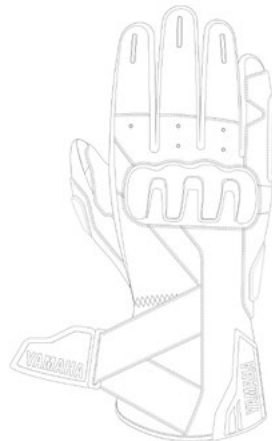

Adventure Men's Gloves

Part No. A18-BG101-B0 **XX**

SIZE: 0S-0M-0L-1L-2L-3L

- CE Certified garment
- Waterproof summer gloves
- Long cuff
- Palm in leather, upper hand mixed fabric, knuckle on backhand and fingers, palm reinforcement
- Touch screen sensitive leather