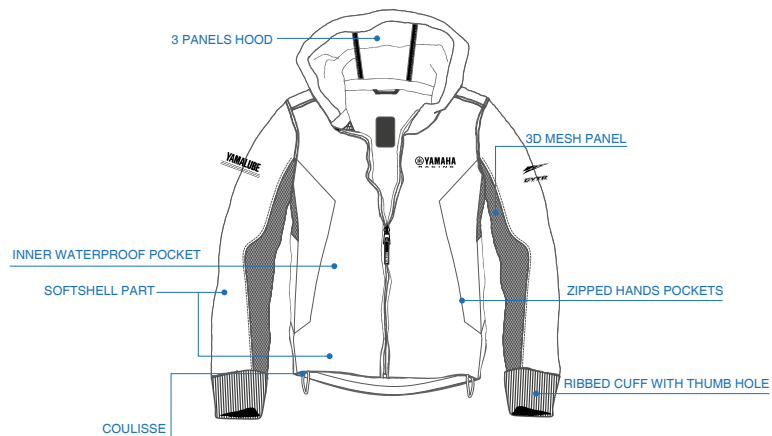

Men's Urban Riding Jacket Short

Part No. A18-VJ114-B0 **XX**

SIZE: 0S-0M-0L-1L-2L-3L

- CE Certified Garment
- Shoulders and elbows CE protectors
- Back Protector: optional
- Nylon Taslan 500D + softshell panels
- Waterproof and breathable lining, removable winter lining 160g

Women's Urban Riding Jacket Short

Part No. A18-VJ214-B0 **XX**

SIZE: 1S-0S-0M-0L-1L

- CE Certified Garment
- Shoulders and elbows CE protectors
- Back Protector: optional
- Nylon Taslan 500D + softshell panels
- Waterproof and breathable lining, removable winter lining 160g

PB Men's Riding Jacket

Part No. A20-FJ102-B4 **xx**
SIZE: 0S-0M-0L-1L-2L

- CE Certified Garment
- Comfortable softshell riding jacket
- Perfect level of insulation in warm temperatures
- CE Level 1, Z54 shoulder protector
- CE EN 1612:1 elbow
- Perfect garment for urban commuting
- Elastic multilayer microfleece softshell
- Optional back protector
- Fixed hood, one inner pocket
- Reflex zones for the night
- Mesh inserts ventilation
- Sportive cuff hole for your thumb