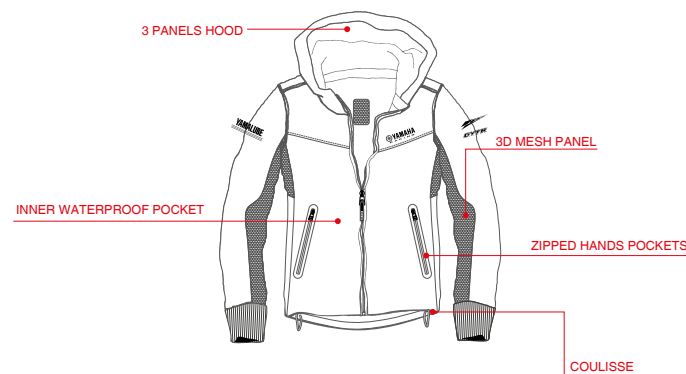

PB Men's Riding Jacket

Part No. A20-FJ102-B4 **xx**
SIZE: 0S-0M-0L-1L-2L

- CE Certified Garment
- Comfortable softshell riding jacket
- Perfect level of insulation in warm temperatures
- CE Level 1, Z54 shoulder protector
- CE EN 1612:1 elbow
- Perfect garment for urban commuting
- Elastic multilayer microfleece softshell
- Optional back protector
- Fixed hood, one inner pocket
- Reflex zones for the night
- Mesh inserts ventilation
- Sportive cuff hole for your thumb

PB Women's Riding Jacket

Part No. A20-FJ202-B4 **xx**
SIZE: 1S-0S-0M-0L-1L-2L

- CE Certified Garment
- Comfortable softshell riding jacket
- Perfect level of insulation in warm temperatures
- CE Level 1, Z54 shoulder protector
- CE EN 1612:1 elbow
- Perfect garment for urban commuting
- Elastic multilayer microfleece softshell
- Optional back protector
- Fixed hood, one inner pocket
- Reflex zones for the night
- Mesh inserts ventilation
- Sportive cuff hole for your thumb