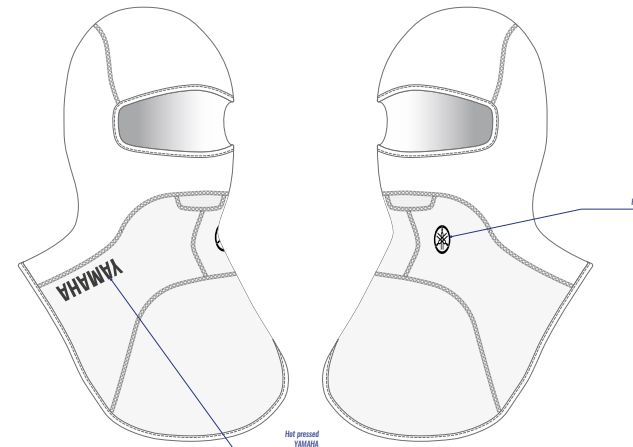

Women's Gloves Mid Season

Part No. A20-BG205-B0 **xx**

SIZE: 1S-0S-0M-0L-1L

- Textile with leather
- CE certified EN 13594: 2015
- Short cuff, adjustable strap
- Waterproof
- No insulation
- Exclusive knuckle protector
- Palm reinforced in leather
- Sensitive touch fabric

Thermal Hood

Part No. A20-LH105-B0 **xx**

SIZE: SM-LX

- Double layer neck polyester
- Light weight fabric
- Single layer for hood
- Soft fleece feeling
- Double layer for wind protection and to keep you warm
- Stretchable fabric in 2 sizes
- Size: SM = 0S/0M, LX = 0L/1L