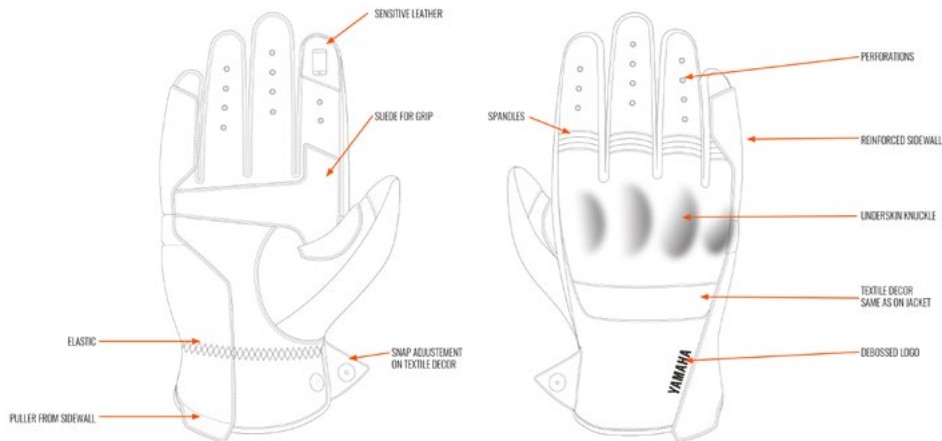

Urban Women's Leather Gloves Summer

Part No. A18-VG201-B0 **XX**

SIZE: 1S-0S-0M-0L-1L

- CE Certified garment
- Leather gloves
- Invisible knuckle, reinforced side
- Sensitive leather touch screen