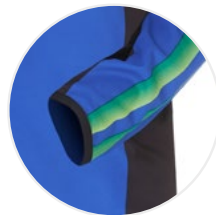

MX Kids Junior Pants

Part No. A19-RP407-E1 **XX**

SIZE: 14-16-18

- MX pant for junior, matching the Adult range
- Strong nylon polyester panels with sublimation print
- Ventilated mesh 1/2 lining inside
- Cordura 1000D at back
- Kevlar inner knees
- High quality of spandex for more comfort