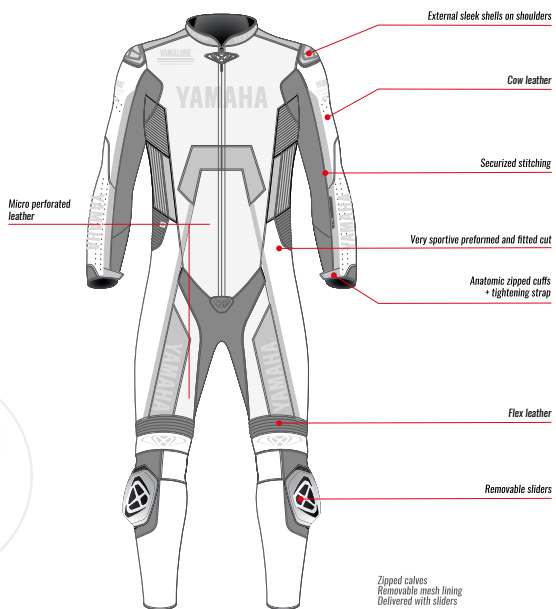

Men's Racing Suit

Part No. A20-BA100-B4 **xx**
SIZE: 0S-0M-0L-1L-2L-3L

- Cow leather, stretch reinforced with aramid fibers
- 78% polyamide, 14% aramid, 8% elastand
- CE EU regulation 2016 / 425 PPE
- External sleek heels on shoulder
- Performing and fitted cut at hip area
- Anatomic zipped cuffs, tightenin strap
- Flex leather at knees
- Removable sliders, sliders are included
- Removable mesh lining, 100% polyester