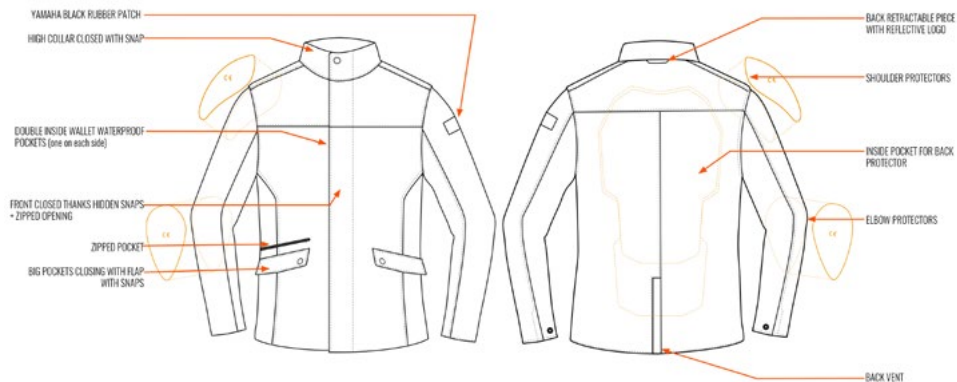

Sport Touring Women's Pants

Part No. A18-IP201-B0 **XXX**
SIZE: 1S-0S-0M-0L-1L

- CE Certified Garment
- Knees and hips CE protectors
- Polyester 600D Fabric – Hard Mesh – Reinforced Fabric Panels
- 2-in-1 Removable waterproof thermal lining
- Fixed mesh lining matching jacket, fixed with zipper

Urban Riding Men's Jacket Long

Part No. A18-VJ101-B0 **XX**
SIZE: 0S-0M-0L-1L-2L-3L

- CE Certified Garment
- Shoulders and elbows CE protectors
- Back Protector: optional
- Poyamide soft Taslan 500D
- 4 outside pockets, 2 waterproof wallet pockets
- Waterproof and breathable lining, removable winter lining 160g