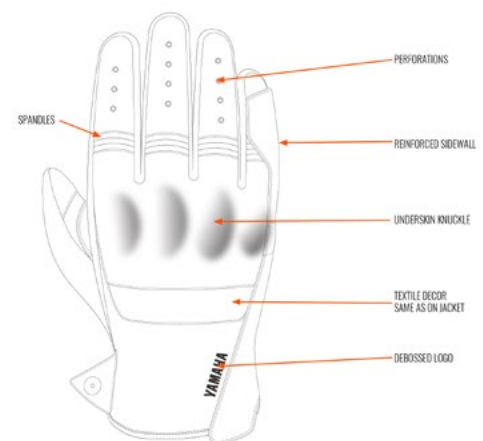

Urban Men's Leather Gloves Summer

Part No. A18-VG101-B0 **XX**

SIZE: 0S-0M-0L-1L-2L-3L

- CE Certified garment
- Leather gloves
- Invisible knuckle, reinforced side
- Sensitive leather touch screen