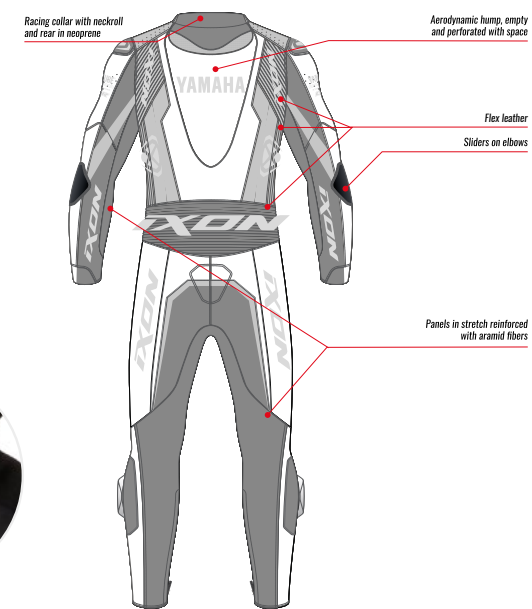

Men's Racing Suit

Part No. A20-BA100-B4 **xx**
SIZE: 0S-0M-0L-1L-2L-3L

- Cow leather, stretch reinforced with aramid fibers
- 78% polyamide, 14% aramid, 8% elastand
- CE EU regulation 2016 / 425 PPE
- External sleek heels on shoulder
- Performing and fitted cut at hip area
- Anatomic zipped cuffs, tightenin strap
- Flex leather at knees
- Removable sliders, sliders are included
- Removable mesh lining, 100% polyester

- Racing collar with neckroll and rear neoprene
- Aerodynamic hump, empty and perforated with space
- Panels in stretch reinforced with aramid fibers inside legs and sleeves
- Micro perforated leather at storage area
- Flex leather at sides and back
- Sliders at elbows
- Zipped calves
- Secured stitching