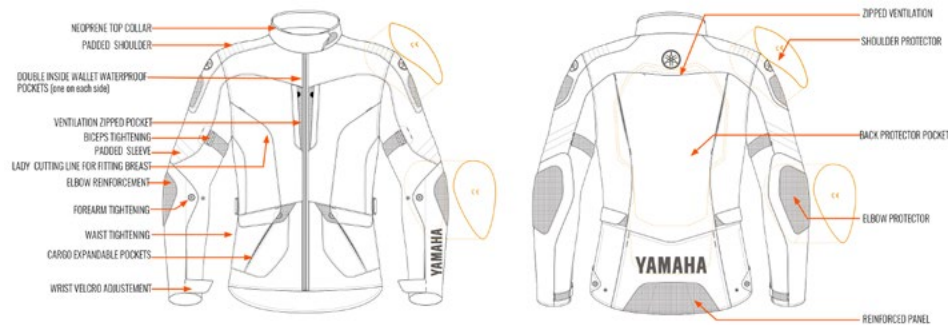

Sport Touring Women's Jacket

Part No. A18-IJ201-B0 **XXX**
SIZE: 1S-0S-0M-0L-1L

- CE Certified Garment
- Shoulders and elbows CE protectors
- Back Protector: optional
- Polyester 600D Fabric – Hard Mesh – Reinforced Fabric Panels
- 2-in-1 Removable waterproof thermal lining
- 4 outside pockets, 2 waterproof wallet pockets

Sport Touring Women's Pants

Part No. A18-IP201-B0 **XXX**
SIZE: 1S-0S-0M-0L-1L

- CE Certified Garment
- Knees and hips CE protectors
- Polyester 600D Fabric – Hard Mesh – Reinforced Fabric Panels
- 2-in-1 Removable waterproof thermal lining
- Fixed mesh lining matching jacket, fixed with zipper