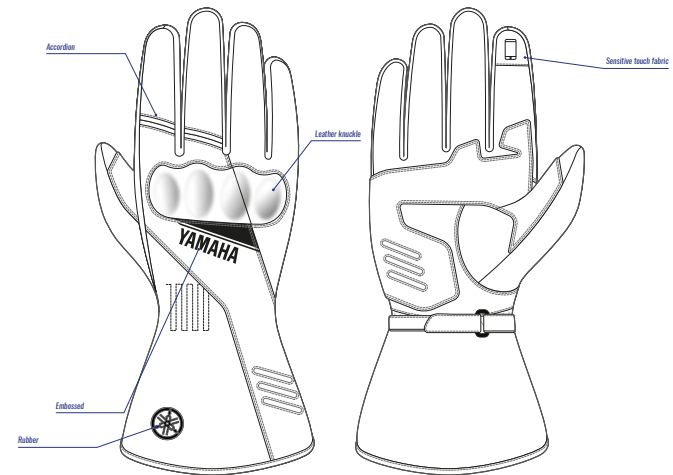

Men's Gloves Winter Long Cuff

Part No. A20-BG102-B0 **XX**

SIZE: 0S-0M-0L-1L-2L-3L

- Textile with leather
- CE certified EN 13594: 2015
- Long cuff
- Waterproof
- Insulated
- Embossed leather knuckle protector
- Sensitive touch fabric
- Inside window