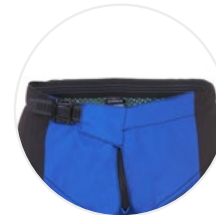

MX Kids Jersey

Part No. A19-RT413-E1 **XX**

SIZE: 10-12-14-16-18

- 100% polyester
- Mesh for ventilation
- Hemmed edging
- Lycra cuffs
- Lycra joke at collar
- Neck protection can be used

MX Kids Junior Pants

Part No. A19-RP407-E1 **XX**

SIZE: 14-16-18

- MX pant for junior, matching the Adult range
- Strong nylon polyester panels with sublimation print
- Ventilated mesh 1/2 lining inside
- Cordura 1000D at back
- Kevlar inner knees
- High quality of spandex for more comfort