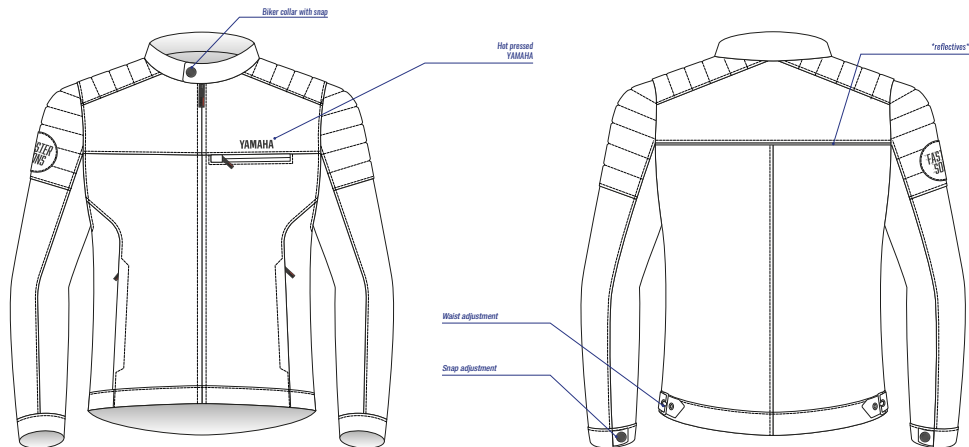

Men's Riding Jeans Blue

Part No. A19-EP110-E0 **XX**

SIZE: 28-30-32-33-34-36-38-40

- CE Certified Garment
- 80 cotton, 20 cordura stretch Twill
- CE Hips protector: optional
- Adjustable and removable knee CE certified protectors
- Hips protectors: optional
- 5 pockets
- Slim fit design