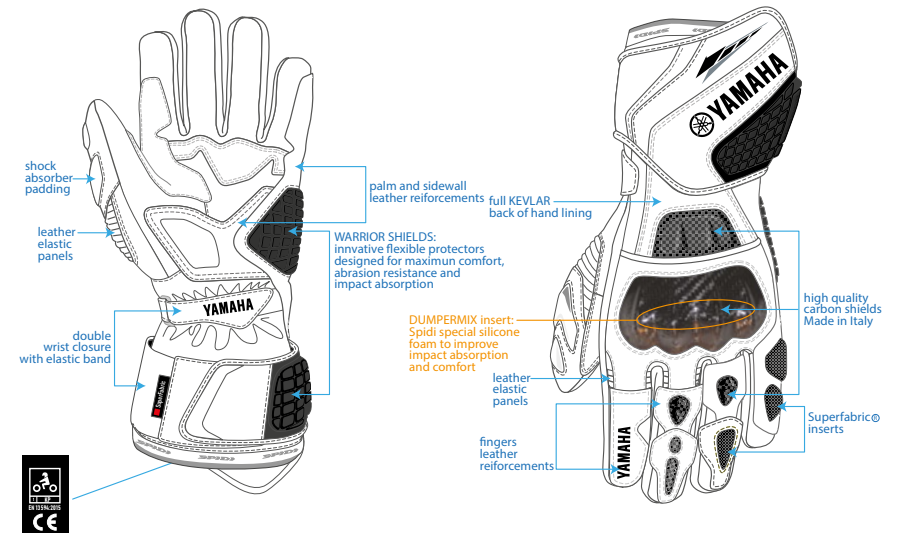

Men's Racing Gloves

Part No. A20-BG121-B4 **XX**

SIZE: 0S-0M-0L-1L-2L-3L

- Leather with carbon
- PPE EN 13594:2015
- Long cuff, gloves sleeves, double fastening
- Tear, cut, intrusion tpo resistant super fabric
- Warrior shields on external hand slides
- Keramide reinforced back
- Side hand palm padding
- Carbon parts

MATERIALS:

JAPANESE COW HIDE

DIGITAL PU

SUPERFABRIC

CARBON FIBER

SCHOELLER KEPROTEC

WARRIOR TECH