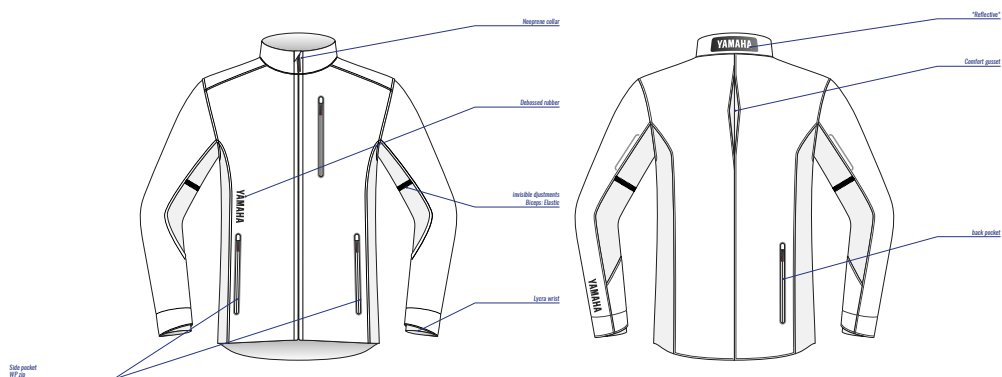

Sport Touring Men's Pants

Part No. A20-BP102-B0 **XX**
SIZE: 0S-0M-0L-1L-2L-3L

- CE Certified Garment
- 100% nylon thin taslan with softshell, 2-in-1
- Fixed waterproof lining
- Removable thermal lining
- 2 Welded outside pockets
- Zipper to fix jacket
- Knee protectors and optional hip protectors