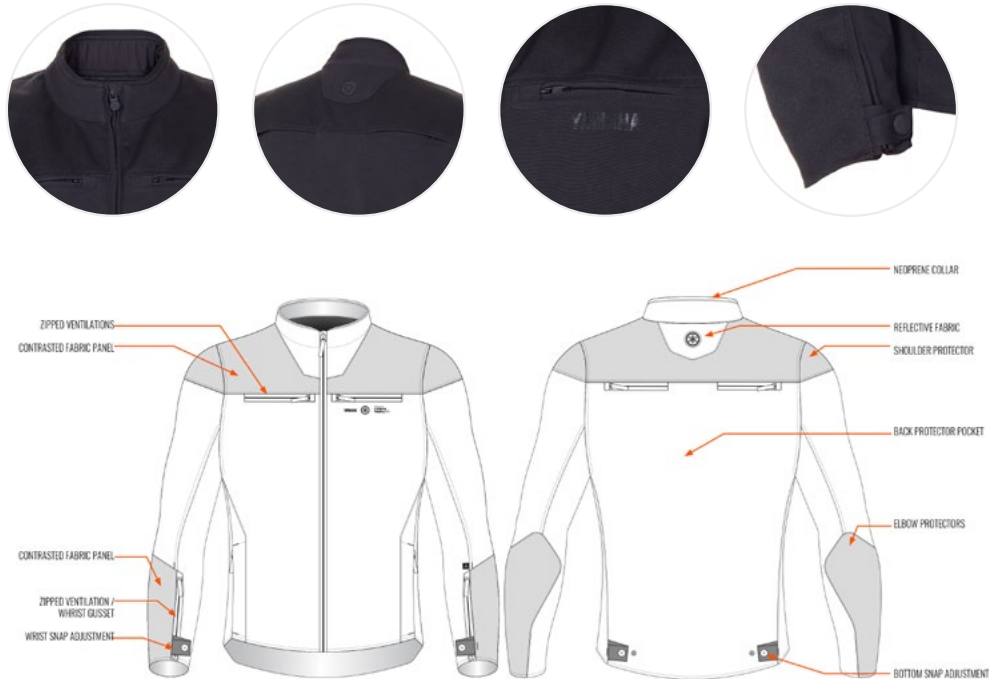

Men's Urban Riding Jacket Short

Part No. A18-VJ114-B0 **XX**

SIZE: 0S-0M-0L-1L-2L-3L

- CE Certified Garment
- Shoulders and elbows CE protectors
- Back Protector: optional
- Nylon Taslan 500D + softshell panels
- Waterproof and breathable lining, removable winter lining 160g

Women's Urban Riding Jacket Short

Part No. A18-VJ214-B0 **XX**

SIZE: 1S-0S-0M-0L-1L

- CE Certified Garment
- Shoulders and elbows CE protectors
- Back Protector: optional
- Nylon Taslan 500D + softshell panels
- Waterproof and breathable lining, removable winter lining 160g