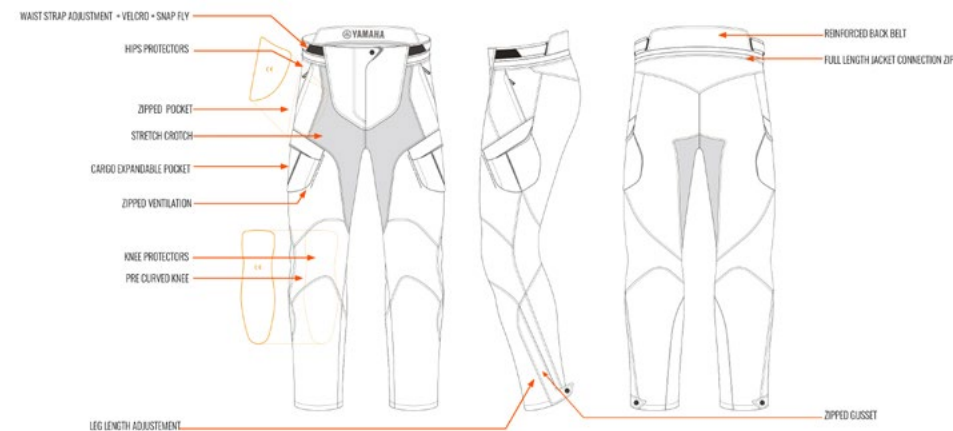

Sport Touring Men's Pants

Part No. A20-BP102-B0 **XX**
SIZE: 0S-0M-0L-1L-2L-3L

- CE Certified Garment
- 100% nylon thin taslan with softshell, 2-in-1
- Fixed waterproof lining
- Removable thermal lining
- 2 Welded outside pockets
- Zipper to fix jacket
- Knee protectors and optional hip protectors

Sport Touring Women's Jacket

Part No. A18-IJ201-B0 **XXX**
SIZE: 1S-0S-0M-0L-1L

- CE Certified Garment
- Shoulders and elbows CE protectors
- Back Protector: optional
- Polyester 600D Fabric – Hard Mesh – Reinforced Fabric Panels
- 2-in-1 Removable waterproof thermal lining
- 4 outside pockets, 2 waterproof wallet pockets

Sport Touring Women's Pants

Part No. A18-IP201-B0 **XXX**
SIZE: 1S-0S-0M-0L-1L

- CE Certified Garment
- Knees and hips CE protectors
- Polyester 600D Fabric – Hard Mesh – Reinforced Fabric Panels
- 2-in-1 Removable waterproof thermal lining
- Fixed mesh lining matching jacket, fixed with zipper

Urban Riding Men's Jacket Long

Part No. A18-VJ101-B0 **XX**
SIZE: 0S-0M-0L-1L-2L-3L

- CE Certified Garment
- Shoulders and elbows CE protectors
- Back Protector: optional
- Poyamide soft Taslan 500D
- 4 outside pockets, 2 waterproof wallet pockets
- Waterproof and breathable lining, removable winter lining 160g