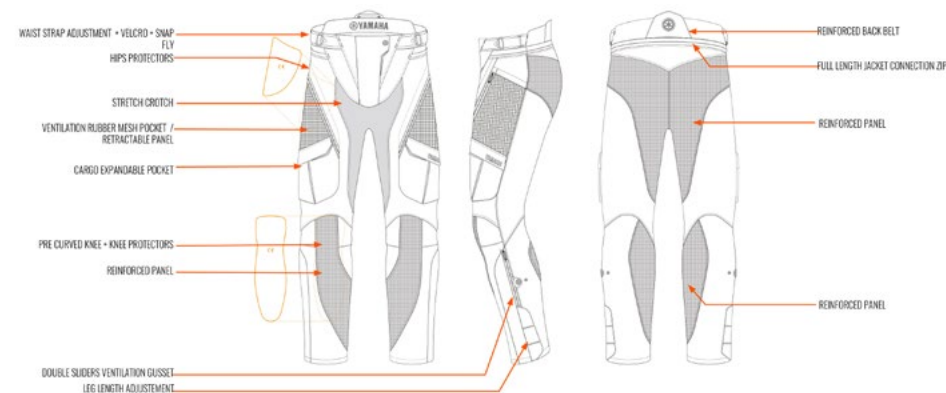

Adventure Women's Jacket

Part No. A18-BJ201-B0 **XX**
SIZE: 1S-0S-0M-0L-1L

- CE Certified Garment
- Shoulders and elbows CE protectors
- Back Protector: optional
- Polyester 600D Fabric – Hard Mesh – Reinforced Fabric Panels
- 3-in-1 Waterproof and breathable lining, winter removable lining
- 4 outside pockets, 1 big pocket on back bottom, 4 inside pockets, 1 waterproof wallet pocket

Adventure Women's Pants

Part No. A18-BP201-B0 **XX**
SIZE: 1S-0S-0M-0L-1L

- CE Certified Garment
- Knees and hips CE protectors
- Polyester 600D Fabric – Hard Mesh – Reinforced Fabric Panels
- 3-in-1 Waterproof and breathable lining, winter removable lining
- Fixed mesh lining matching jacket, fixed with zipper