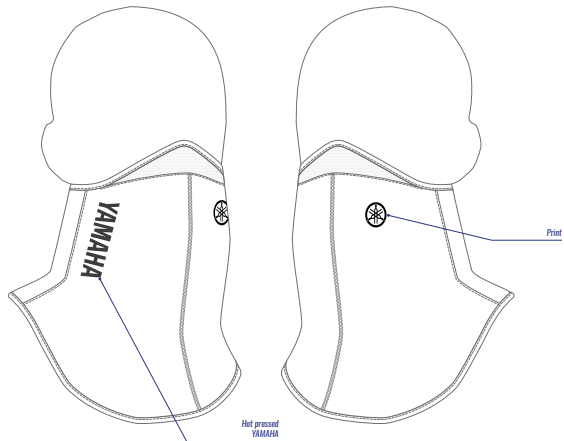

Rainwear Jacket

Part No. B18-NJ300-B0 **xx**

SIZE: 0S-0M-0L-1L-2L

- Waterproof 3000 mm
- Compact pack
- Reflective prints
- Outside pocket