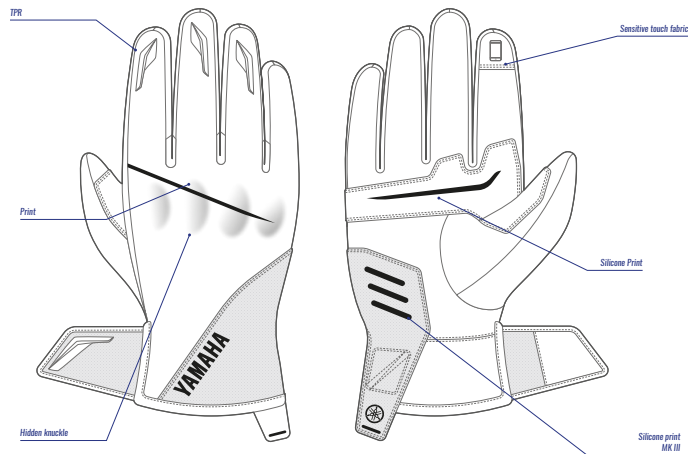

Men's Gloves Winter Short Cuff

Part No. A20-BG103-B0 **xx**
SIZE: 0S-0M-0L-1L-2L-3L

- Textile softshell with leather
- CE certified EN 13594: 2015
- Long cuff, adjustable strap with velcro
- Waterproof
- Insulated
- Hidden knuckle
- Sensitive touch fabric
- Primaloft

Men's Gloves Summer

Part No. A20-BG101-B0 **xx**

SIZE: 0S-0M-0L-1L-2L-3L

- Textile gloves
- CE certified EN 13594: 2015
- Short cuff, adjustable strap
- No waterproof
- No insulation
- Hidden knuckle
- Silicon printed details
- Sensitive touch fabric