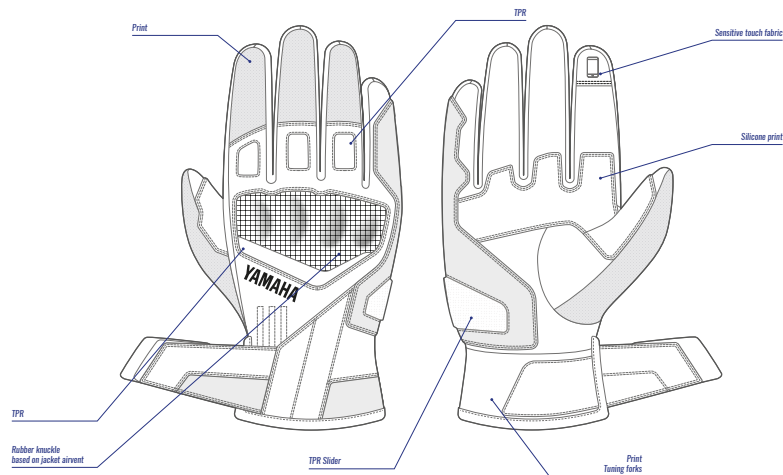

Roadster Men's Gloves Summer

Part No. A20-BG112-B0 **xx**
SIZE: 0S-0M-0L-1L-2L-3L

- Textile with leather
- CE certified EN 13594: 2015
- Short cuff, adjustable strap
- No waterproof
- No insulation
- Rubber knuckle based on jacket airvent
- Silicon printed and TPR details
- Sensitive touch fabric