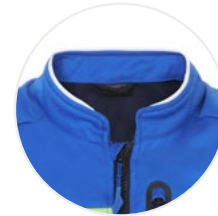

MX Men's Pants

Part No. A19-RP107-E1 xx

SIZE: 28-30-32-34-36-38

- High end polyester main fabric
- Cordura 1000D parts at back and kevlar inner knees
- Ventilation through holes
- Using stretch pieces for a better ease
- Lined 1/2 leg
- Buckle adjustments at the side

MX Men's Bodywarmer

Part No. A19-RJ115-E1 xx

SIZE: 1S-0S-0M-0L-1L-2L-3L

- Softshell bodywarmer
- Water resistant and breathable sleeveless jacket
- Banana back style pocket storage system
- Zipped chest pocket
- Stand up collar