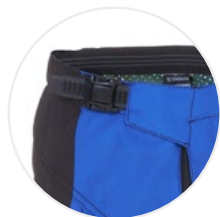

MX Adult's Gloves Offroad

Part No. A19-RG105-E1 **xx**
SIZE: 1S-0S-0M-0L-1L-2L-3L

- Featuring a striking new style that's been inspired by some of Yamaha's classic Off-Road designs from the past
- Durable, lightweight materials
- Carefully selected fabrics for better grip and durability
- Velcro closure for better adjustment
- Ergonomic cut at finger points