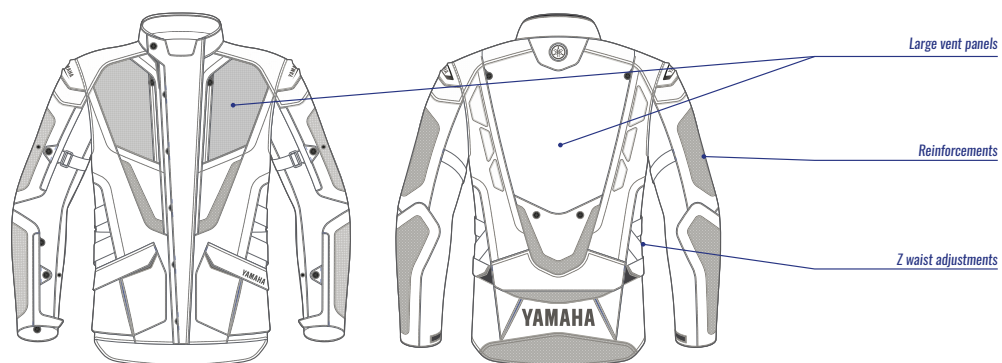

Adventure Men's Pants

Part No. A20-BP101-F0 **XX**
SIZE: 0S-0M-0L-1L-2L-3L

- CE Certified Garment
- Removable winter and waterproof lining
- Fixed mesh lining
- Zipper fixation for jacket
- Stretch waistbelt
- Ventilation rubber mesh pocket
- Pre-curved knees for comfort
- Leg adjustments for different leg lengths
- Expandable cargo pocket for flexible use
- Side ventilation for extending air
- Adjustable protectors hips
- Protectors knees
- Regular fit

Adventure Men's Jacket

Part No. A20-BJ101-B0 **XX**
SIZE: 0S-0M-0L-1L-2L-3L

- CE Certified Garment
- Removable winter and waterproof lining
- Zipper fixation for pant
- Ventilation rectable back panel
- Back protector pocket inside jacket
- Protectors at elbows and shoulders
- Regular fit
- Removable winter collar