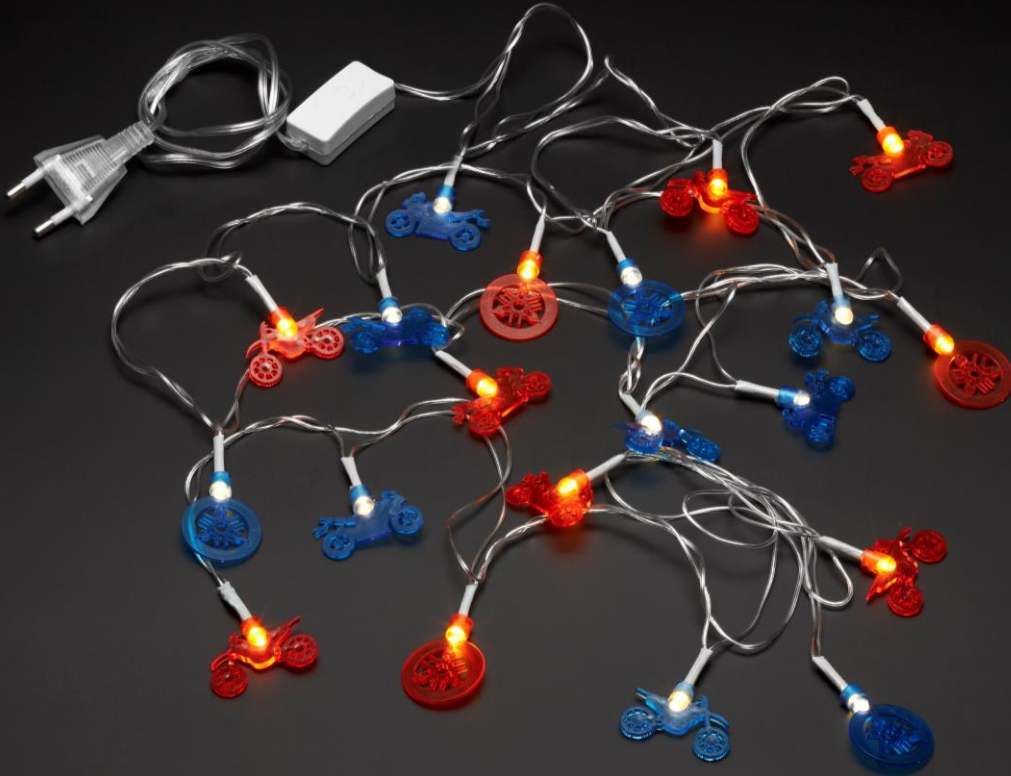

XMAS -LED LIGHTS YAMAHA MOTOR

Xmas lights for Xmas tree on string N20TX011C400