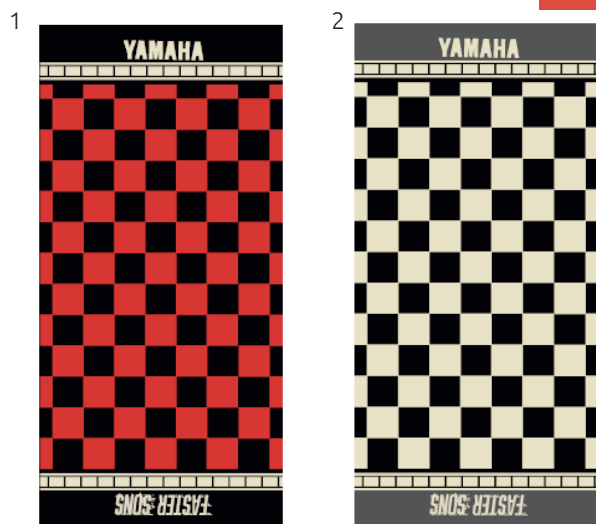

UNISEX

YAMAHA FS CAP

(1) N19-PH300-C1-00	DESTROY ALEDO
(2) N19-PH300-B0-00	TRUCKER HIDALGO

Sizes: One Size

Price: CHF 29.-