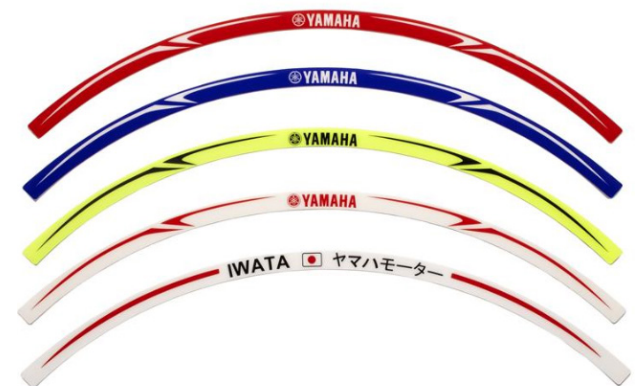

RIM STICKER SET FOR 1 WHEEL

Unique Selling Points

- Personalize your bike with some colour!
- One wheel per set