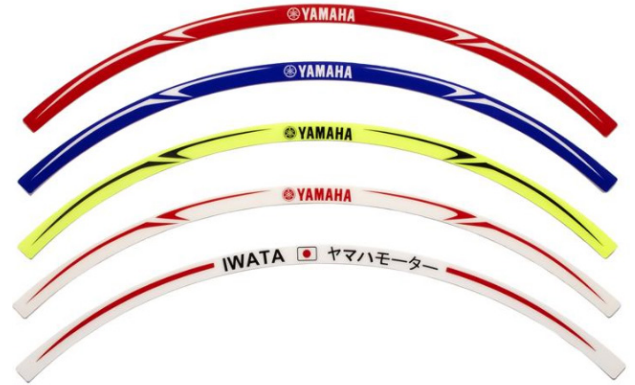

Stylish flashers to replace the standard flashers

- Unique design by GK Design specially for Yamaha
- Includes blinker speed regulating resistor
- 9 LEDs per blinker
- 55cm long wire with shrink sleeve
- Sold per set of two

YZF-R125

YZF-R125 RIM STICKER 1 WHEEL

YME-W0790-RS-BL	BLUE	CHF 21.-
YME-W0790-RS-IW	IWATA	CHF 21.-
YME-W0790-RS-RD	RED	CHF 21.-
YME-W0790-RS-WH	WHITE	CHF 21.-
YME-W0790-RS-YE	YELLOW	CHF 21.-

Stylish sticker set for the rims of 17" wheels.

- Embellishes your bike for a more sportier look
- Specifically designed for Yamaha
- Sold per set; one set contains enough stickers to cover one wheel (2 sides, 4 parts per side)
- Available in four variations