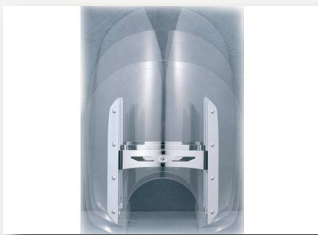

Windshield Assembly High

STR-3D803-10-00

Auslauf / pas du tout livrable

+

3D8-F83L0-V0-00 (Mounts)

CHF 257.-

Optional: STR-3D803-11-00 (Replacement Shield High) CHF 263.-

Optional: 3D8-F83H0-T0-00 (Replacement Shield Short) CHF 370.-