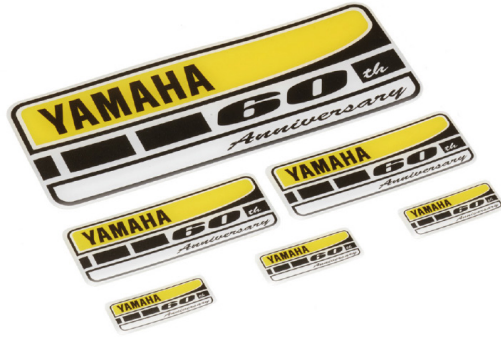

N15-TK009-Y2-00
60TH ANNIVERS RESIN STICKER
CHF 9.-