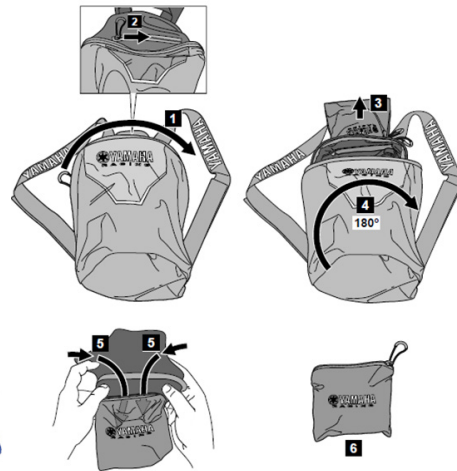

RACE PACKABLE BACKPACK

T17-JD001-B4-00

CHF 19.–

- Backpack made of light weight nylon
- Pack into a small package
- Capacity of 14 liter
- Main compartment with 1 accessory pocket

RACE MEDIUM GEAR TROLLEY

T17-JA001-B4-00

CHF 139.–

- Body made of ballistic nylon with durable PVC coating
- Telescope handle with two positions
- Capacity of 90 liter
- Main compartment with zipped pocket in flap
- 2 handles on the side and middle part
- 65*45*45 cm