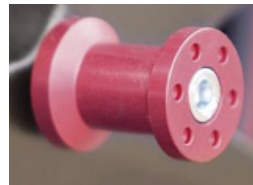

This is a non Yamaha branded product and is fully developed and produced by Akrapovic.

YZF-R3 FULL RACE SYSTEM C NSL

90798-32903-00

CHF 1'090.-

When racing is what matters!

- Made of high quality, heat resistant stainless steel headers
- High-tech sophisticated design with MotoGP-style carbon muffler enhances the looks of your Yamaha
- Creates an exciting sound
- Exclusive logo decal
- Non street legal - for closed circuit use only

SPOOLS RACING

YMD-20025-00-00	SILVER	CHF 35.-
YMD-20025-10-00	BLUE	CHF 52.-
YMD-20025-20-00	RED	CHF 52.-
YMD-20025-30-00	GOLD	CHF 52.-

Billet aluminium SWINGARM SPOOLS

- High quality billet aluminium swing arm spools
- Discrete looks with modern billet-styling
- Available in 4 different colours to match unit style
- Easy installation and removal
- Recommended to use with optional R SERIES PADDOCK STAND YMD-20020-41-00