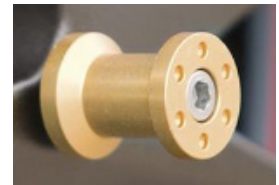

This is a non Yamaha branded product and is fully developed and produced by Akrapovic.

YZF-R3 FULL RACE SYSTEM C NSL

90798-32903-00

CHF 1'090.-

When racing is what matters!

- Made of high quality, heat resistant stainless steel headers
- High-tech sophisticated design with MotoGP-style carbon muffler enhances the looks of your Yamaha
- Creates an exciting sound
- Exclusive logo decal
- Non street legal - for closed circuit use only

SPOOLS RACING

YMD-20025-00-00	SILVER	CHF 35.-
YMD-20025-10-00	BLUE	CHF 52.-
YMD-20025-20-00	RED	CHF 52.-
YMD-20025-30-00	GOLD	CHF 52.-

Billet aluminium SWINGARM SPOOLS

- High quality billet aluminium swing arm spools
- Discrete looks with modern billet-styling
- Available in 4 different colours to match unit style
- Easy installation and removal
- Recommended to use with optional R SERIES PADDOCK STAND YMD-20020-41-00