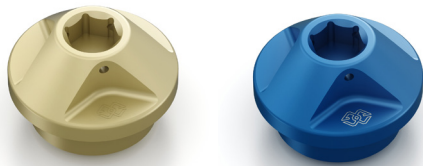

SPOOLS RACING

YMD-20025-00-00	SILVER	CHF 35.-
YMD-20025-10-00	BLUE	CHF 52.-
YMD-20025-20-00	RED	CHF 52.-
YMD-20025-30-00	GOLD	CHF 52.-

Billet aluminium SWINGARM SPOOLS

- High quality billet aluminium swing arm spools
- Discrete looks with modern billet-styling
- Available in 4 different colours to match unit style
- Easy installation and removal
- Recommended to use with optional R SERIES PADDOCK STAND YMD-20020-41-00

REAR RACING STAND

YMD-20020-41-00

CHF 155.-

High-quality paddock-style rear racing stand. Provides stable parking condition for your YZF-R3 enhancing racer looks

- Paddock-style type racing stand
- High quality glossy-red painted steel tube frame
- YAMAHA logo sticker enhancing genuine feeling of product
- POM hook holders for light setting operation
- Extensively tested and approved on specific YZF-R3
- Recommended to use with optional REAR STAND HOOKS, YMD-20025-00-00 (Silver), YMD-20025-10-00 (Blue), YMD-20025-20-00 (Red) and YMD-20025-30-00 (Gold)
- Made in EU

OIL FILLER CAP

1WS-F1536-00-00	TITAN	CHF 75.-
1WS-F1536-10-00	BLUE	CHF 75.-

Exclusively designed and produced by Gilles Tooling billet Oil Filler Cap in two exclusive colours – Titanium and Blue.

- Featuring Gilles Tooling logo.
- Material: anodised high quality billet aluminium.
- Available in blue or in titanium.
- Perfect match with all other billet accessories of the YZF-R3.