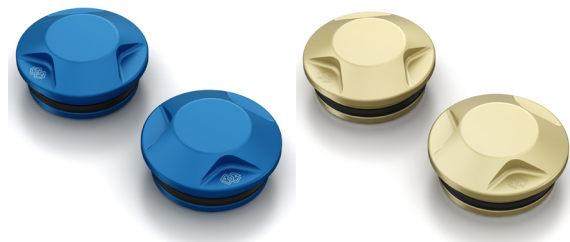

MT-07 FRAME COVER SET

1WS-F2111-00-00	TITAN	CHF 75.–
1WS-F2111-10-00	BLUE	CHF 75.–

High-quality finished caps for the either ends of the frame tube

- For a stylish finishing touch to your Yamaha
- Available in titanium-coloured, red or blue anodised finishes
- By Gilles.Tooling
- Compliments the other billet anodised aluminium accessories in the line-up
- Sold as a set of two