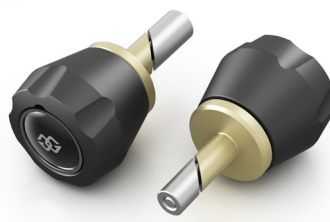

1WS-F2518-00-00

TITAN

CHF 109.–

1WS-F2518-10-00

BLUE

CHF 109.–

Kit containing high-quality finished components to protect the front axle ends.

- Additionally, it gives your Yamaha extra style and cool looks; especially when combined with the Rear Axle Protection Kit
- Made of strong and durable billet plastic with titanium-coloured or blue anodised aluminium detail finish
- By Gilles.Tooling