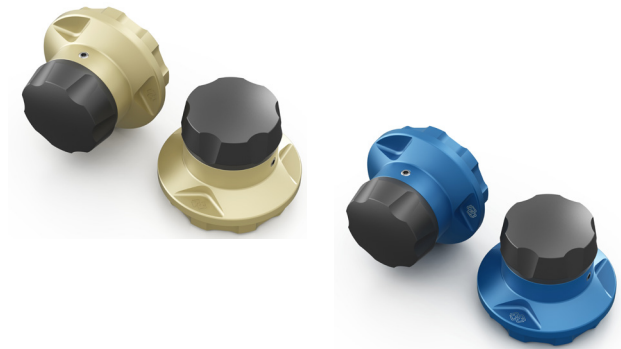

MT-07 REAR AXLE PROTECTOR

1WS-F2214-00-00	TITAN	CHF 119.–
1WS-F2214-10-00	BLUE	CHF 119.–

Kit containing high-quality finished shields to protect the rear axle ends.

- Made of strong and durable billet plastic with titanium-coloured or blue anodised aluminium detail finish
- By Gilles.Tooling