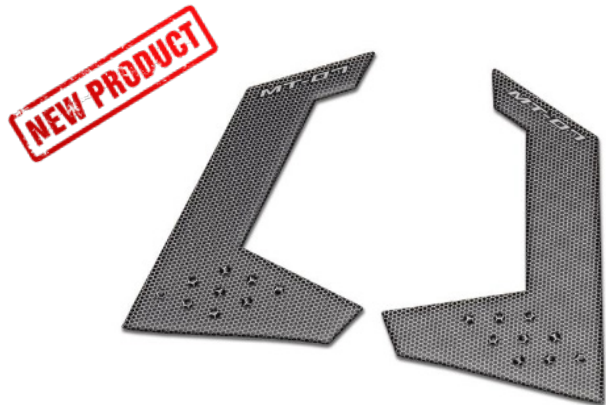

MT-07 - SIDE TANK PAD SET

B4C-FTNKP-00-00

CHF 39.-

Unique Selling Points

- Genuine Yamaha design
- Protects fuel tank from scratches by rider's riding pants
- Specifically designed for MT-07

Glossy resin-type with high-grip area

MT-07 - FRAME SLIDER KIT CP2

work in progress

CHF .-

Unique Selling Points

- Does not affect the banking angle of the unit
- Features Yamaha logo on the side
- High quality finish
- Enhances the tough looks of your Yamaha