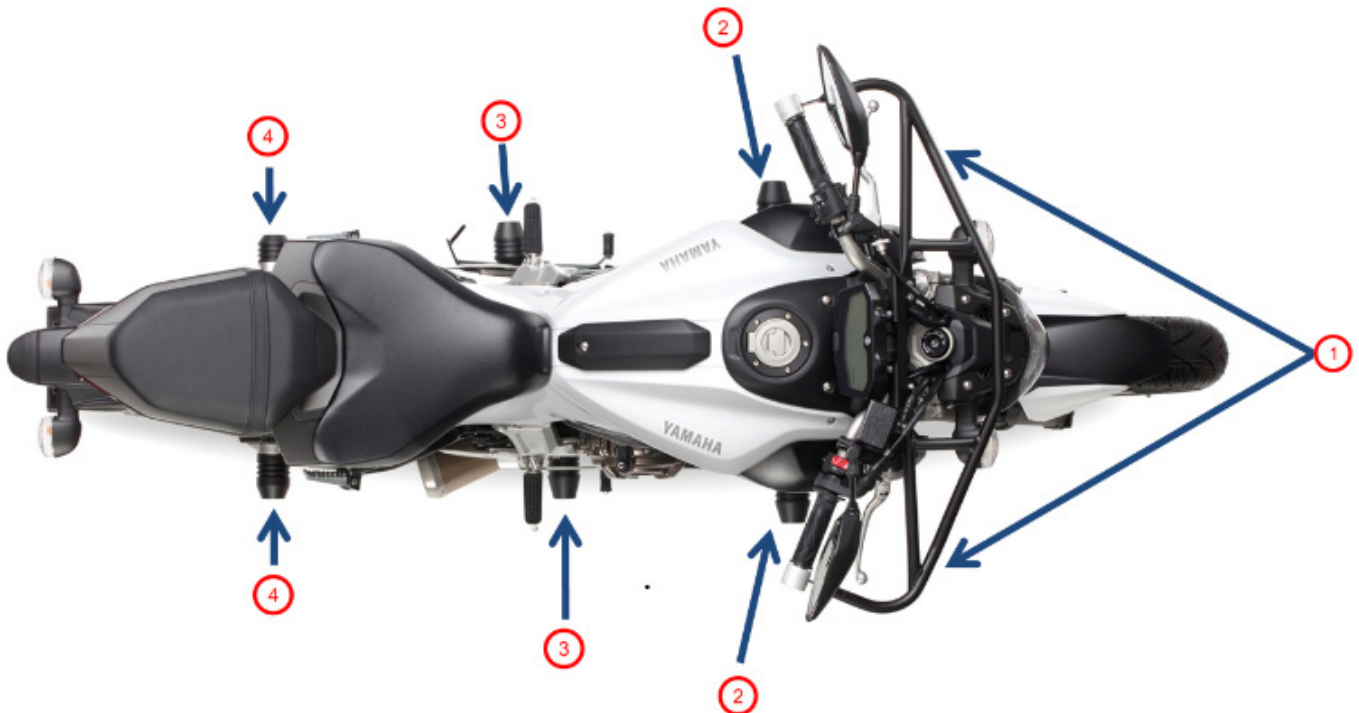

RIDING SCHOOL KIT

1	1WS-F11D0-00-00	MT-07 HAND GUARD	CHF 235.-
2	1WS-F11D1-00-00	MT-07 ENGINE PROTECTION	CHF 99.-
3	1WS-F11D2-00-00	MT-07 ENGINE PROTECTION	CHF 175.-
4	1WS-F11D3-00-00	MT-07 REAR AXLE PROTECTION	CHF 59.-