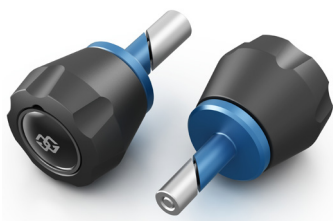

BRAKE FLUID CONTAINER

B34-FBFLC-10-00

CHF 79.–

Unique Selling Points

- Complements the bike's styling even further
- High-quality matt black finish
- By Gilles Tooling
- Features the YAMAHA logo

Stylish black Aluminium Brake Fluid Container

REAR MASTER CYLINDER COVER

B67-FBFLC-00-00

CHF 59.–

Unique Selling Points

- CNC machined aluminum for finest design
- with engraved Gilles Tooling „GG“ logo
- Includes 3 anodized color inserts (silver, red and blue)

MT-07 FRONT AXLE PROTECTOR

1WS-F2518-00-00

TITAN

CHF 109.–

1WS-F2518-10-00

BLUE

CHF 109.–

Kit containing high-quality finished components to protect the front axle ends.

- Additionally, it gives your Yamaha extra style and cool looks; especially when combined with the Rear Axle Protection Kit
- Made of strong and durable billet plastic with titanium-coloured or blue anodised aluminium detail finish
- By Gilles.Tooling