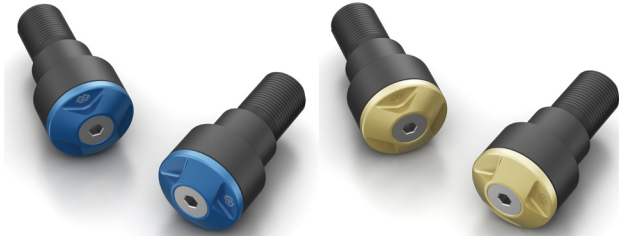

MT-07 HANDLEBAR WEIGHTS

1WS-F2624-00-00	TITAN	CHF 89.–
1WS-F2624-10-00	BLUE	CHF 89.–

Custom handlebar ends enhance the design of the MT-07.

- Available in titanium-coloured or blue anodised finish
- Compliments the other available billet anodised aluminium accessories in the line-up
- By Gilles.Tooling
- Sold as a set of two