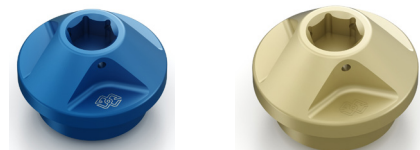

MT-07 OIL FILLER CAP

1WS-F1536-00-00

TITAN

CHF 75.-

1WS-F1536-10-00

BLUE

CHF 75.-

Custom oil filler cap - replacing the original - for an extra stylish touch to your Yamaha.

- Available in titanium-coloured or blue anodised finish
- Compliments the other billet anodised aluminium accessories in the line-up
- By Gilles.Tooling