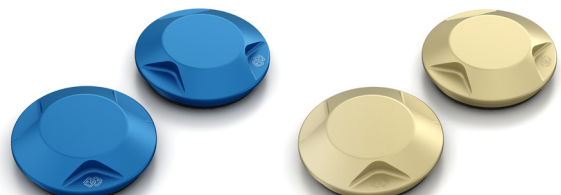

MT-07 PIVOT COVER SET

1WS-F2211-00-00	TITAN	CHF 75.–
1WS-F2211-10-00	BLUE	CHF 75.–

High-quality custom covers to replace the original pivot covers.

- Enhance the look of your MT, especially when combined with the other optional billet aluminium components in the line-up
- Available in titanium-coloured or blue anodised finish
- By Gilles.Tooling
- Sold as a set of two