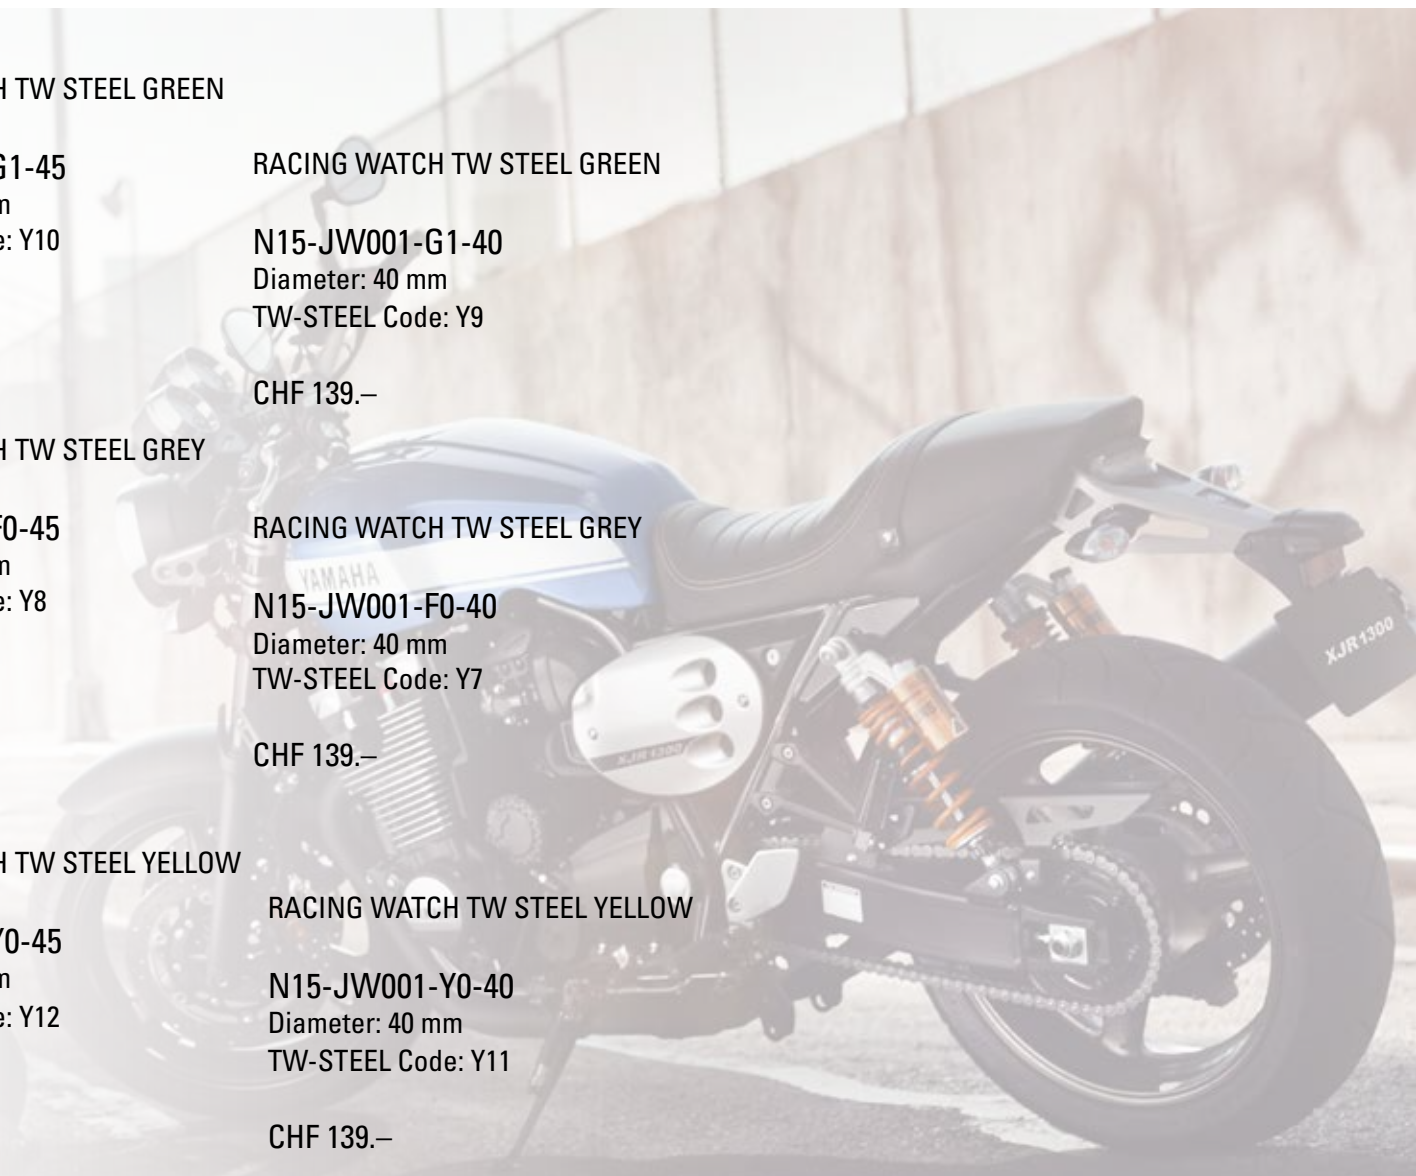

RACING WATCH TW STEEL GREEN

RACING WATCH TW STEEL GREY

RACING WATCH TW STEEL YELLOW

N15-JW001-Y0-45
Diameter: 45 mm
TW-STEEL Code: Y12

CHF 149.–

RACING WATCH TW STEEL GREEN

N15-JW001-G1-40
Diameter: 40 mm
TW-STEEL Code: Y9

CHF 139.–

RACING WATCH TW STEEL GREY

N15-JW001-F0-40
Diameter: 40 mm
TW-STEEL Code: Y7

CHF 139.–

RACING WATCH TW STEEL YELLOW

N15-JW001-Y0-40
Diameter: 40 mm
TW-STEEL Code: Y11

CHF 139.–