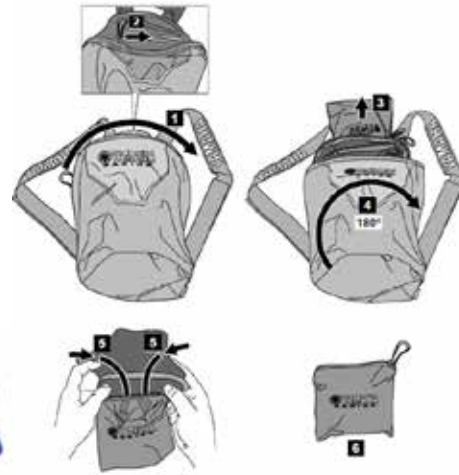

NEW

RACE PACKABLE BACKPACK

T17-JD001-B4-00

CHF 19.-

- Backpack made of light weight nylon
- Pack into a small package
- Capacity of 14 liter
- Main compartment with 1 accessory pocket

available: end of march 2017

RACE MEDIUM GEAR TROLLEY

T17-JA001-B4-00

CHF 139.-

- Body made of ballistic nylon with durable PVC coating
- Telescope handle with two positions
- Capacity of 90 liter
- Main compartment with zipped pocket in flap
- 2 handles on the side and middle part
- 65*45*45 cm