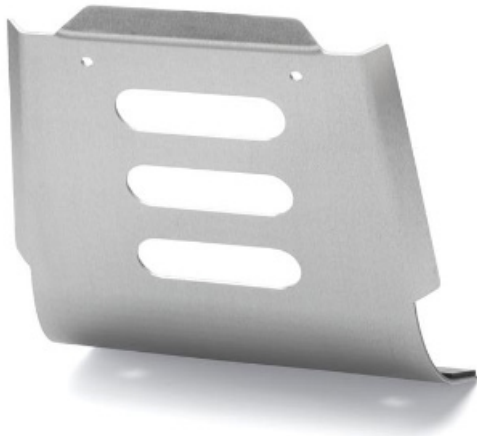

YAMAHA ACCESSORIES

SCR 950

13.01.2017

SCR950 SKID PLATE

BL3-F14B0-V0-00

CHF .-

Aluminium Skid Plate for SCR950

- Protects underside of engine from the impact of small stones
- Specifically designed for SCR950
- Easy installation

SCR950 / XV950 ENGINE GUARD BLACK

1TP-F43B0-V0-00

CHF 239.-

These engine guards for the SCR950 / XV950 provide a lightweight, utilitarian look.

- Shaped and designed to fit the SCR950 / XV950's no-nonsense styling
- High quality powder-coated 2.5cm steel tubing

SCR950 CLEATED OFF ROAD FOOT PEGS

BL3-F14D0-V0-00

CHF .-

These foot pegs feature forged aluminum construction for strength and durability, replacing the stock foot pegs.

- Forged aluminum construction for strength and durability
- Aggressive tooth design provides maximum grip
- Removable rubber insert for additional comfort
- Includes all necessary hardware

SCR950 / XV950R OIL FILLER CAP

B33-F0FC0-00-00

CHF 65.–

Custom oil filler cap - replacing the original - for an extra styling touch.

- High quality finished cap with chrome ring featuring a wire-lock tab
- By Rizoma