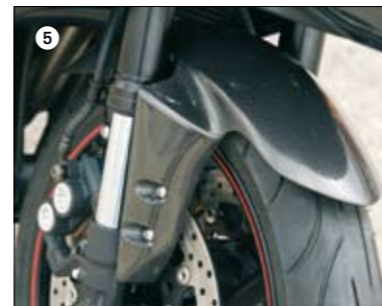

Supersport

YZF-R1 - model 2007-2008

1 Sport Screen (45mm up)

Tuv-approved.

SMOKE

4C8-W0710-00-00

BLUE

4C8-W0710-10-00

RED

4C8-W0710-20-00

2 Double Bubble Screen (30mm up)

Tuv-approved.

CLEAR

4C8-W0710-30-00

SMOKE

4C8-W0710-40-00

BLUE

4C8-W0710-50-00

RED

4C8-W0710-60-00

3 Öhlins Steering Damper

For closed circuit use only. Fully adjustable.

4C8-W0775-00-00

4 Carbon Yoke Protector

4C8-W0708-40-00

5 Carbon Front Fender

4C8-W0708-00-00

6 Carbon Tank Cover

4C8-W0708-20-00

7 Carbon Tank Panels (Set)

4C8-W0708-30-00

58