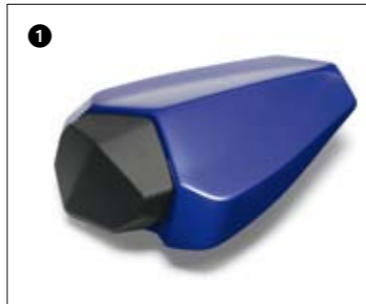

Supersport YZF-R1 - model 2009