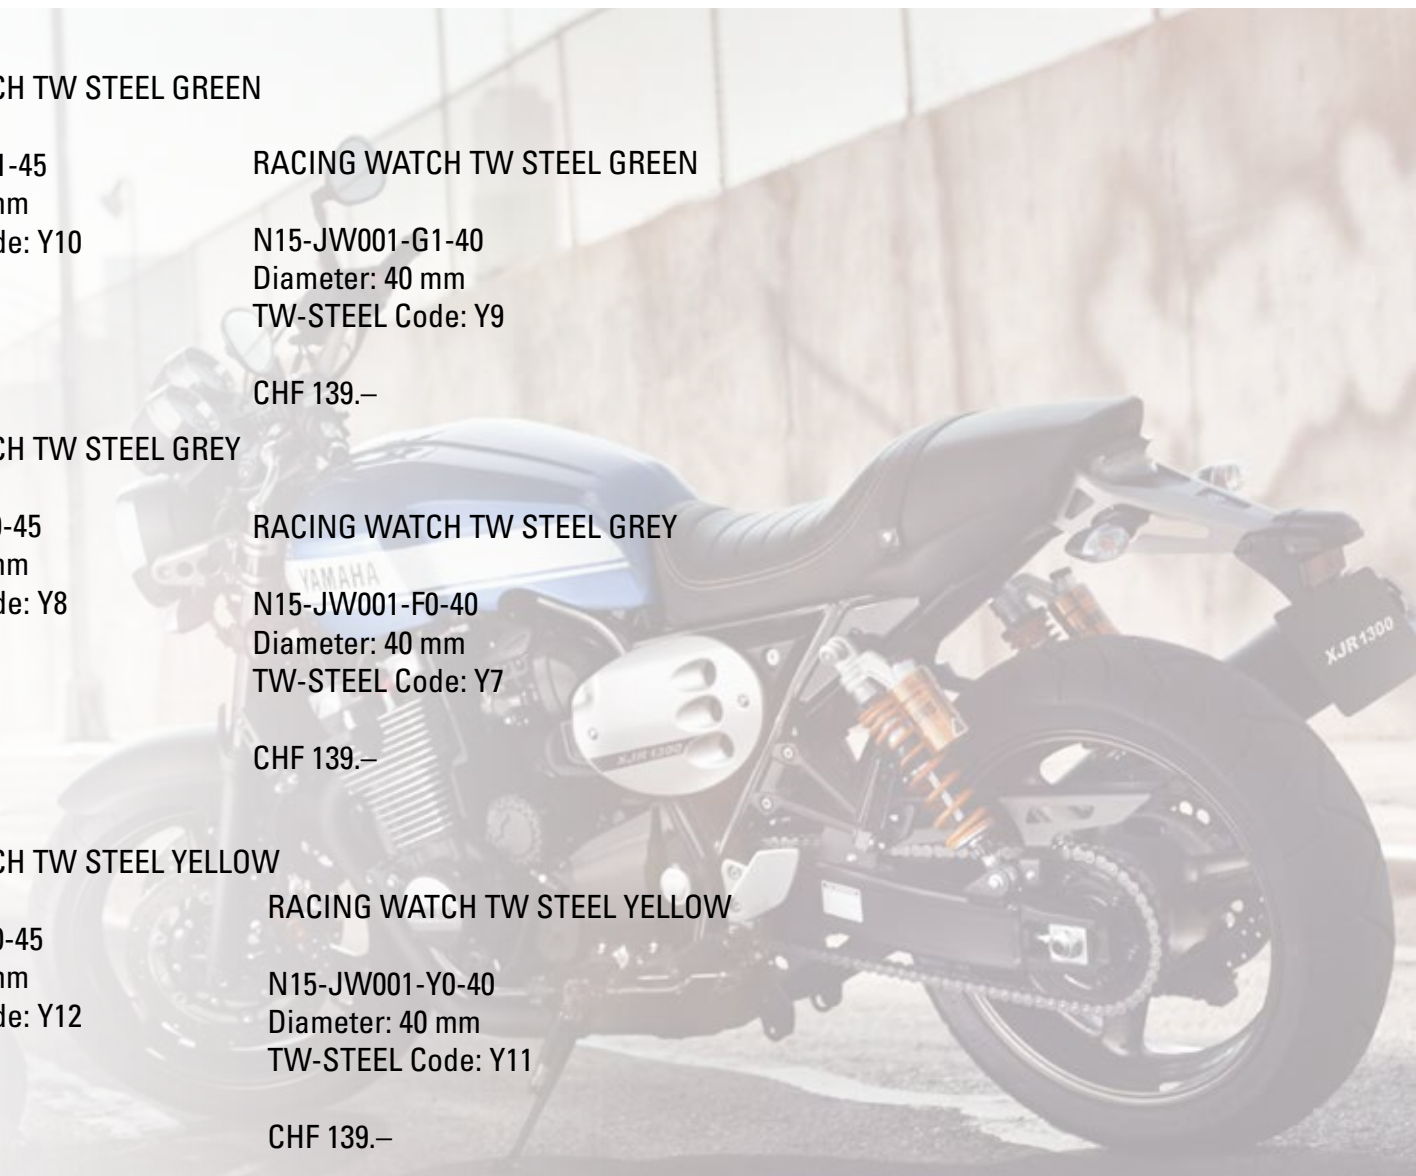

VR46 WATCH TW STEEL BLUE&STRIPE

RACING WATCH TW STEEL YELLOW

N15-JW001-Y0-40
Diameter: 40 mm
TW-STEEL Code: Y11

CHF 139.–