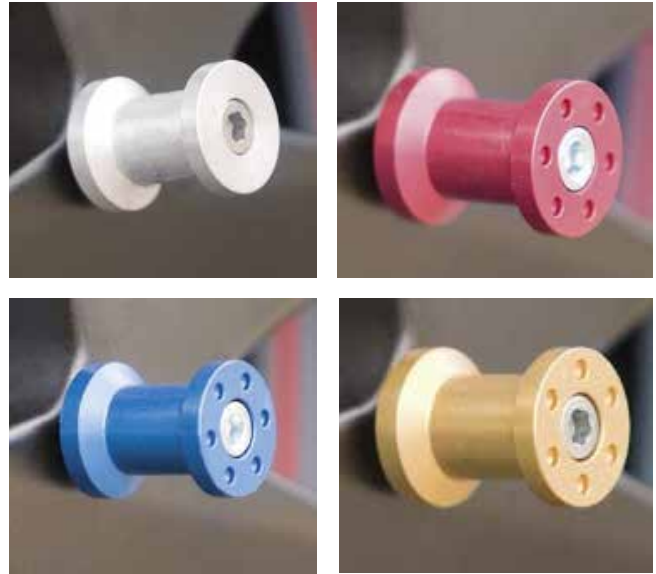

YMD-20025-00-00 CHF 29.–

SPOOLS RACING

YMD-20025-10-00	BLUE	CHF 42.–
YMD-20025-20-00	RED	CHF 42.–
YMD-20025-30-00	GOLD	CHF 42.–

Billet aluminium rear stand hooks.

- High quality billet aluminium rear stand hooks
- Discrete looks with modern billet-styling
- Available in 4 different colours to match unit style
- Easy installation and removal
- Recommended to use with optional R SERIES PADDOCK STAND YMD-20020-41-00